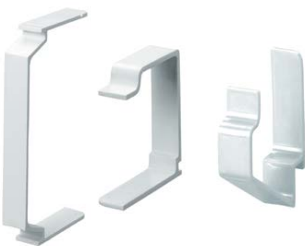

Cableline 50 fittings

Flat angle unit

Ref	To suit Cableline 50 profile	Packed
DPF3W	DP3W	1
ERF3CW	ER3W Riser	1
ERF3RW	ER3W Dropper	1
ELF3W	EL3W	1

Flat tee unit

Ref	To suit Cableline 50 profile	Packed
DPT3W	DP3W	1
ERT3W	ER3W	1
ELT3W	EL3W	1

Includes one crossover unit Ref. DL03

MCB/RCD housing complete with DIN mounting rail

Ref	Profile	Packed
DCH3W	DP3, ER3, EL3 housing unit only	1
DCHC3W	Housing unit with cover	1
Complete with DIN mounting rail (see technical section for MCB/RCD suitability).		

Screening divider

Ref	Type	Packed
SS34	34mm x 1mm	4 x 1.5m

Earth tags

Ref	Packed
SET1	10

Cable retainers

Ref	To suit	Packed
DPC3T	Chamfered outer compartment	20
DLC3M	Centre compartment	10
DSC3T	Radius outer compartment	20