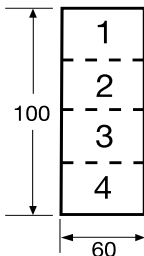

CT104W

CT105W

CT106W

Technical data

- Material: uPVC
- Colour: white
- 3m lengths
- Single compartment readily segregated with clip-in dividers
- Proven double locking lid providing extra safety
- Fully segregated one and two gang socket boxes accepting wiring accessories from all leading manufacturers
- Complete range of moulded fittings for fast, cost effective installation and maintenance
- BS EN 50085-1, BS EN 50085-2-1, BS4678 Pt4, BS7671 (IET Regulations), BS6701, BS EN 50173-1, BS EN 50174-2, ANSI/TIA/EIA568B & ISO/IEC11801 This unit is available pre-wired, contact Sales Office for further details
- Part M DDA compliancy available
- Antimicrobial available

Trunking assemblies

Ref	Profile	Packed
CT104W	100 x 40mm	2 x 3m
CT105W	100 x 50mm	2 x 3m
CT106W	100 x 60mm	2 x 3m

Dividers

Ref	Size	Packed
CTD40W	40mm deep	16 x 1.5m
CTD50W	50mm deep	16 x 1.5m
CTD60W	60mm deep	16 x 1.5m