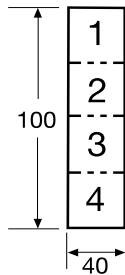

CT104W

CT105W

CT106W

Technical data

- Material: uPVC
- Colour: white
- 3m lengths
- Single compartment readily segregated with clip-in dividers
- Proven double locking lid providing extra safety
- Fully segregated one and two gang socket boxes accepting wiring accessories from all leading manufacturers
- Complete range of moulded fittings for fast, cost effective installation and maintenance
- BS EN 50085-1, BS EN 50085-2-1, BS4678 Pt4, BS7671 (IET Regulations), BS6701, BS EN 50173-1, BS EN 50174-2, ANSI/TIA/EIA568B & ISO/IEC11801 This unit is available pre-wired, contact Sales Office for further details
- Part M DDA compliancy available
- Antimicrobial available

Trunking assemblies

Ref	Profile	Packed
CT104W	100 x 40mm	2 x 3m
CT105W	100 x 50mm	2 x 3m
CT106W	100 x 60mm	2 x 3m

Dividers

Ref	Size	Packed
CTD40W	40mm deep	16 x 1.5m
CTD50W	50mm deep	16 x 1.5m
CTD60W	60mm deep	16 x 1.5m

Part M - DDA compliant

Antimicrobial available

Consort Dado Trunking fittings

External angle

Ref	To suit Consort profile	Packed
CTO104W	100 x 40mm	1
CTO105W	100 x 50mm	1
CTO106W	100 x 60mm	1

Data cable guide

Ref	To suit Consort profile	Packed
CGX2W	For external angle	1
CGI2W	For internal angle	1

Internal angle

Ref	To suit Consort profile	Packed
CTI104W	100 x 40mm	1
CTI105W	100 x 50mm	1
CTI106W	100 x 60mm	1

Joint covers and couplers