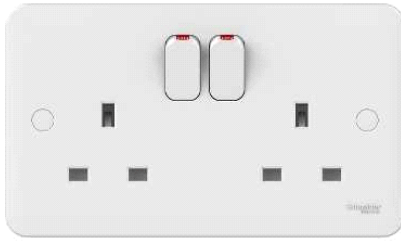

GGBL3020

Lisse - switched socket - 13 A - 230 V - 2 gangs - white

Main

Range	Lisse
Aesthetic name	White moulded
Product or component type	Switched socket
Device presentation	Complete product
Outlet standard	British
Colour tint	Matt white
Quantity per set	Set of 5
Type of packing	Carton

Complementary

Switch function	1-pole
Rated current	13 A, 250 V AC 50 Hz
Actuator	Rocker
Number of gangs	2 gangs
Pilot light	Without LED
Fixing mode	By screws
Connections - terminals	Screw terminals
Material	Urea (carbamide)
Type of installation	Indoor
Depth	36 mm
Width	149 mm
Height	87 mm
Product weight	0.149 kg