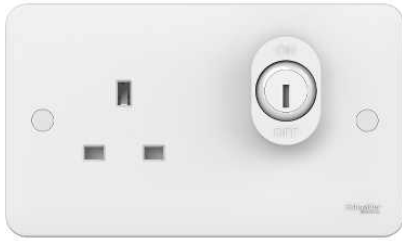

GGBL3060L

Lisse - switched socket - lockable - 13 A - 230 V -2
gangs - white

Main

Range	Lisse
Aesthetic name	White moulded
Product or component type	Switched socket
Device presentation	Complete product
Outlet standard	British
Colour tint	Matt white
Quantity per set	Set of 5
Type of packing	Carton

Complementary

Switch function	2-pole
Rated current	13 A, 250 V AC 50 Hz
Actuator	Key
Number of gangs	2 gangs
Pilot light	Without LED
Fixing mode	By screws
Connections - terminals	Screw terminals
Material	Urea (carbamide)
Type of installation	Indoor
Depth	43.8 mm
Width	148.5 mm
Height	87 mm