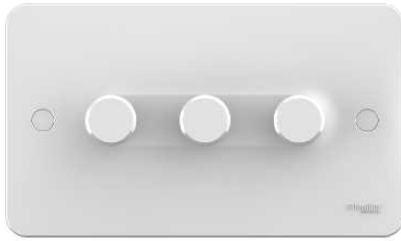

GGBL6032CS

Lisse - universal dimmer - 3 gangs - 2 way - 250W/VA

Main

Range	Lisse
Aesthetic name	White moulded
Product or component type	Dimmer
Device presentation	Complete product
Load type	230 V AC halogen lamp Incandescent lamp : 250 W
Colour tint	Matt white
Quantity per set	Set of 1

Complementary

Device mounting	Wall mounted
Dimmer application	Inductive load Resistive load
[Ue] rated operational voltage	230 V AC 50 Hz
Number of gangs	3 gangs
Connections - terminals	Screw terminals
Fixing mode	By screws : M3.5 25 mm
Material	Urea (carbamide)
Type of packing	Bag
Height	87 mm
Width	149 mm
Depth	43.6 mm
Product weight	0.172 kg