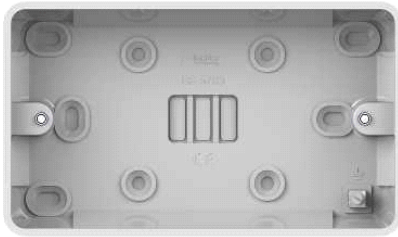

GGBL9225

Lisse white moulded - surface pattress box - 2 gangs
- white - 25mm

Main

Range	Lisse
Aesthetic name	White moulded
Product or component type	Pattress box
Colour tint	White
Quantity per set	Set of 5

Complementary

Device mounting	Surface
Mounting support	Wall mounted
Number of gangs	2 gangs
Cable entry	Knock-outs
Fixing mode	By screws
Material	Urea (carbamide)
Type of packing	Carton
Type of installation	Indoor
Depth	148.9 mm
Width	87.4 mm
Height	29.5 mm
Product weight	0.117 kg