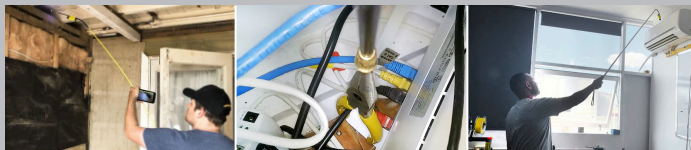

**Authorised
Channel Partner**

Discover more at www.ferrettools.com

"Creating the future with new thinking & innovation in smart inspection camera technology"

FERRET PRO

The Ferret Pro is a professional and durable next generation inspection tool designed and engineered with award-winning features to provide easier, faster & safer visual inspections. Includes App controlled variable focus lens and super fast charge. If you need to locate and pull in cable or need to get your eyes on something out of reach, then the Ferret Pro is the perfect tool. Ideal tool for electricians and other trades.

Spare O-rings and Instruction Manual

FERRET PLUS

The Ferret Plus brings you the ultimate innovation in inspection camera technology. Includes built-in (on board) memory and the first ever non-contact voltage detector that is not handheld to help detect live cables from a greater reach than ever before. Perfect for someone who loves having the latest technology to work easier, faster & safer. Suitable for electricians, plumbers, builders, HVAC, lighting installers + more.