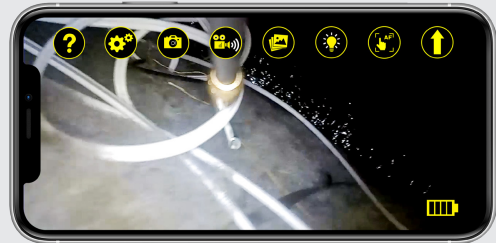

CONNECT TO YOUR SMART DEVICE

Photo/video direct
to smart device

Gallery

Adjustable
Brightness

App controlled
Variable Focus Lens

Super Fast
Charge

USES

**ELECTRICAL
DATA / TELECOM
HOME INSPECTION
PLUMBING
HVAC
DIY
MARINE
BUILDERS
PEST CONTROL
UTILITIES
AUTOMOTIVE
AND MORE**

**Authorised
Channel Partner**

Discover more at www.ferrettools.com

"Creating the future with new thinking & innovation in smart inspection camera technology"