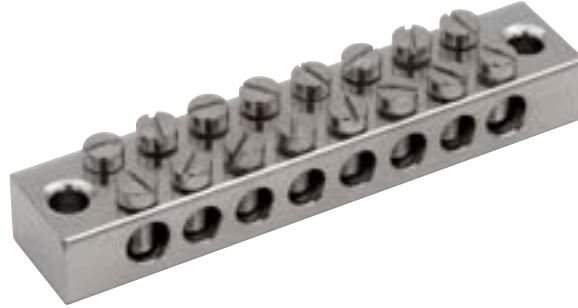

Product Code: QBTB8

Description: 8 Way Earth Terminal Block - Brass

**Dimensions**

Length (mm)	97
Width (mm)	18.6
Fixing Centres (mm)	87
Terminal Housing Height (mm)	12.3

General Information

Terminal Area (mm ²)	6 x 16, 2 x 25
Head Type	Slotted
Torque Values (Nm)	1.8

Materials

Material: Zinc Plated Brass