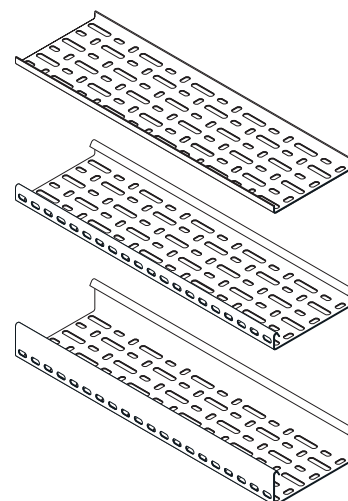

Straight length

Finish: pre galvanised = **PG**, post galvanised = **HDG**, stainless steel grade 316 = **SS**

Width mm	Light duty	Medium duty	Heavy duty
50	CTSL12/0050 PG3	CTSL25/0050 PG3	N/A
75	CTSL12/0075 PG3	CTSL25/0075 PG3	CTSL50/0075 PG3
100	CTSL12/0100 PG3	CTSL25/0100 PG3	CTSL50/0100 PG3
150	CTSL12/0150 PG3	CTSL25/0150 PG3	CTSL50/0150 PG3
225	CTSL12/0225 PG3	CTSL25/0225 PG3	CTSL50/0225 PG3
300	CTSL18/0300 PG3	CTSL25/0300 PG3	CTSL50/0300 PG3
450	N/A	CTSL25/0450 PG3	CTSL50/0450 PG3
600	N/A	CTSL25/0600 PG3	CTSL50/0600 PG3
750	N/A	N/A	CTSL50/0750 PG3
900	N/A	N/A	CTSL50/0900 PG3

Medium duty straight couplers

Only required for straight tray to straight tray connection – medium duty range

Finish: post galvanised = **HDG**, stainless steel grade 316 = **SS**

Sold in pairs (fasteners excluded)

CTSC25**HDGPR**

Not available in pre galvanised

Medium duty wrap over couplers

Only required for straight tray to straight tray connection – medium duty range

Finish: pre galvanised = **PG**, post galvanised = **HDG**, stainless steel grade 316 = **SS**

Sold in pairs (fasteners excluded)

CTC25**PGPR**

Heavy duty straight couplers

Only required for straight tray to straight tray connection – heavy duty range

Finish: post galvanised = **HDG**, stainless steel grade 316 = **SS**