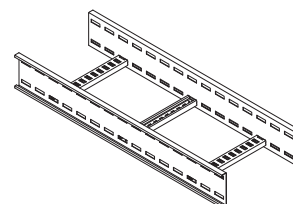

Straight lengths

Straight length - light duty - 50mm deep

Finish: hot dip galvanised = HDG, substitute SS within part number for stainless steel grade 316

Width mm	50mm deep 3m long	50mm deep 6m long
150	LSL050/0150HDG/3	N/A
300	LSL050/0300HDG/3	N/A
450	LSL050/0450HDG/3	N/A

Straight length - medium duty - 100mm deep

Finish: hot dip galvanised = HDG, substitute SS within part number for stainless steel grade 316

Width mm	100mm deep 3m long	100mm deep 6m long
150	LSL100/0150HDG/3	LSL100/0150HDG/6
300	LSL100/0300HDG/3	LSL100/0300HDG/6
450	LSL100/0450HDG/3	LSL100/0450HDG/6
600	LSL100/0600HDG/3	LSL100/0600HDG/6
750	LSL100/0750HDG/3	LSL100/0750HDG/6
900	LSL100/0900HDG/3	LSL100/0900HDG/6

Straight length - heavy duty - 125mm deep

Finish: hot dip galvanised = HDG, substitute SS within part number for stainless steel grade 316

Width mm	125mm deep 3m long	125mm deep 6m long
150	LSL125/0150HDG/3	LSL125/0150HDG/6
300	LSL125/0300HDG/3	LSL125/0300HDG/6
450	LSL125/0450HDG/3	LSL125/0450HDG/6
600	LSL125/0600HDG/3	LSL125/0600HDG/6
750	LSL125/0750HDG/3	LSL125/0750HDG/6
900	LSL125/0900HDG/3	LSL125/0900HDG/6

Straight length - extra heavy duty - 150mm deep

Finish: hot dip galvanised = HDG, substitute SS within part number for stainless steel grade 316

Width mm	150mm deep 3m long	150mm deep 6m long
150	LSL150/0150HDG/3	LSL150/0150HDG/6
300	LSL150/0300HDG/3	LSL150/0300HDG/6
450	LSL150/0450HDG/3	LSL150/0450HDG/6
600	LSL150/0600HDG/3	LSL150/0600HDG/6
750	LSL150/0750HDG/3	LSL150/0750HDG/6
900	LSL150/0900HDG/3	LSL150/0900HDG/6