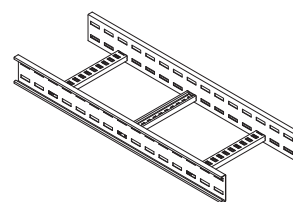

Straight lengths

Straight length - light duty - 50mm deep

Finish: hot dip galvanised = HDG, substitute SS within part number for stainless steel grade 316

Width mm	50mm deep 3m long	50mm deep 6m long
150	LSL050/0150HDG/3	N/A
300	LSL050/0300HDG/3	N/A
450	LSL050/0450HDG/3	N/A

Straight length - medium duty - 100mm deep

Finish: hot dip galvanised = HDG, substitute SS within part number for stainless steel grade 316

Width mm	100mm deep 3m long	100mm deep 6m long
150	LSL100/0150HDG/3	LSL100/0150HDG/6
300	LSL100/0300HDG/3	LSL100/0300HDG/6
450	LSL100/0450HDG/3	LSL100/0450HDG/6
600	LSL100/0600HDG/3	LSL100/0600HDG/6
750	LSL100/0750HDG/3	LSL100/0750HDG/6
900	LSL100/0900HDG/3	LSL100/0900HDG/6

Straight length - heavy duty - 125mm deep

Finish: hot dip galvanised = HDG, substitute SS within part number for stainless steel grade 316

Width mm	125mm deep 3m long	125mm deep 6m long
150	LSL125/0150HDG/3	LSL125/0150HDG/6
300	LSL125/0300HDG/3	LSL125/0300HDG/6
450	LSL125/0450HDG/3	LSL125/0450HDG/6
600	LSL125/0600HDG/3	LSL125/0600HDG/6
750	LSL125/0750HDG/3	LSL125/0750HDG/6
900	LSL125/0900HDG/3	LSL125/0900HDG/6

Straight length - extra heavy duty - 150mm deep

Finish: hot dip galvanised = HDG, substitute SS within part number for stainless steel grade 316

Width mm	150mm deep 3m long	150mm deep 6m long
150	LSL150/0150HDG/3	LSL150/0150HDG/6
300	LSL150/0300HDG/3	LSL150/0300HDG/6
450	LSL150/0450HDG/3	LSL150/0450HDG/6
600	LSL150/0600HDG/3	LSL150/0600HDG/6
750	LSL150/0750HDG/3	LSL150/0750HDG/6
900	LSL150/0900HDG/3	LSL150/0900HDG/6