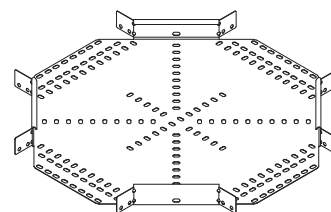

## Crossovers

Finish: pre galvanised = **PG**, post galvanised = **HDG**, stainless steel grade 316 = **SS**

Width mm	Light duty	Medium duty	Heavy duty
50	CTCO12/0050PG	CTCO25/0050PG	N/A
75	CTCO12/0075PG	CTCO25/0075PG	CTCO50/0075PG
100	CTCO12/0100PG	CTCO25/0100PG	CTCO50/0100PG
150	CTCO12/0150PG	CTCO25/0150PG	CTCO50/0150PG
225	CTCO12/0225PG	CTCO25/0225PG	CTCO50/0225PG
300	CTCO18/0300PG	CTCO25/0300PG	CTCO50/0300PG
450	N/A	CTCO25/0450PG	CTCO50/0450PG
600	N/A	CTCO25/0600PG	CTCO50/0600PG
750	N/A	N/A	CTCO50/0750PG
900	N/A	N/A	CTCO50/0900PG

## Internal riser - flexible

Finish: pre galvanised = **PG**, post galvanised = **HDG**, stainless steel grade 316 = **SS**

CTFR = Flexible risers are supplied flat and folded on site to suit angle.

CTIR = Internal risers are folded to suit stated angle. 90 = 90°, 60 = 60°, 45 = 45°, 30 = 30°