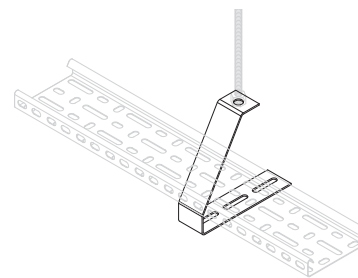

Hanger brackets

Finish: pre galvanised = PG, post galvanised = HDG, stainless steel grade 316 = SS

Width
mm

50	CTHB050/PG
75	CTHB075/PG
100	CTHB100/PG
150	CTHB150/PG

Straight divider - 3m

Finish: pre galvanised = PG, post galvanised = HDG, stainless steel grade 316 = SS

Tray depth
mm

25	CTDI025PG3
50	CTDI050PG3

Earthing straps

Finish: electro-tinned

Use M6 x 12 roofing bolts Supplied in packs of 10

CT/ES100

Copper braid electro tinned 4mm², 100mm long

Roofing bolts and nuts

Finish: BZP as standard, stainless steel grade 316 = SS

M6 x 12 roofing bolts

Supplied in packs of 100

M06X12RB