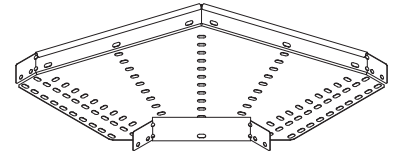

# Cable tray systems

## 90° flat bends

Finish: pre galvanised = **PG**, post galvanised = **HDG**, stainless steel grade 316 = **SS**

Width mm	Light duty	Medium duty	Heavy duty
50	CTFB12/0050PG90	CTFB25/0050PG90	N/A
75	CTFB12/0075PG90	CTFB25/0075PG90	CTFB50/0075PG90
100	CTFB12/0100PG90	CTFB25/0100PG90	CTFB50/0100PG90
150	CTFB12/0150PG90	CTFB25/0150PG90	CTFB50/0150PG90
225	CTFB12/0225PG90	CTFB25/0225PG90	CTFB50/0225PG90
300	CTFB18/0300PG90	CTFB25/0300PG90	CTFB50/0300PG90
450	N/A	CTFB25/0450PG90	CTFB50/0450PG90
600	N/A	CTFB25/0600PG90	CTFB50/0600PG90
750	N/A	N/A	CTFB50/0750PG90
900	N/A	N/A	CTFB50/0900PG90

## 45° flat bends

Finish: pre galvanised = **PG**, post galvanised = **HDG**, stainless steel grade 316 = **SS**

Width mm	Light duty	Medium duty	Heavy duty
50	CTFB12/0050PG45	CTFB25/0050PG45	N/A
75	CTFB12/0075PG45	CTFB25/0075PG45	CTFB50/0075PG45
100	CTFB12/0100PG45	CTFB25/0100PG45	CTFB50/0100PG45
150	CTFB12/0150PG45	CTFB25/0150PG45	CTFB50/0150PG45
225	CTFB12/0225PG45	CTFB25/0225PG45	CTFB50/0225PG45
300	CTFB18/0300PG45	CTFB25/0300PG45	CTFB50/0300PG45
450	N/A	CTFB25/0450PG45	CTFB50/0450PG45
600	N/A	CTFB25/0600PG45	CTFB50/0600PG45
750	N/A	N/A	CTFB50/0750PG45
900	N/A	N/A	CTFB50/0900PG45

## Adjustable flat bends

(Not available for light duty cable tray)

Finish: pre galvanised = **PG**, post galvanised = **HDG**, stainless steel grade 316 = **SS**

Width mm	Medium duty	Heavy duty
50	CTAB25/0050PG	N/A
75	CTAB25/0075PG	CTAB50/0075PG
100	CTAB25/0100PG	CTAB50/0100PG
150	CTAB25/0150PG	CTAB50/0150PG
225	CTAB25/0225PG	CTAB50/0225PG
300	CTAB25/0300PG	CTAB50/0300PG