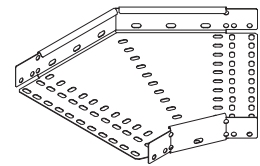

## 90° flat bends

Finish: pre galvanised = **PG**, post galvanised = **HDG**, stainless steel grade 316 = **SS**

Width mm	Light duty	Medium duty	Heavy duty
50	CTFB12/0050PG90	CTFB25/0050PG90	N/A
75	CTFB12/0075PG90	CTFB25/0075PG90	CTFB50/0075PG90
100	CTFB12/0100PG90	CTFB25/0100PG90	CTFB50/0100PG90
150	CTFB12/0150PG90	CTFB25/0150PG90	CTFB50/0150PG90
225	CTFB12/0225PG90	CTFB25/0225PG90	CTFB50/0225PG90
300	CTFB18/0300PG90	CTFB25/0300PG90	CTFB50/0300PG90
450	N/A	CTFB25/0450PG90	CTFB50/0450PG90
600	N/A	CTFB25/0600PG90	CTFB50/0600PG90
750	N/A	N/A	CTFB50/0750PG90
900	N/A	N/A	CTFB50/0900PG90

## 45° flat bends

Finish: pre galvanised = **PG**, post galvanised = **HDG**, stainless steel grade 316 = **SS**

Width mm	Light duty	Medium duty	Heavy duty
50	CTFB12/0050PG45	CTFB25/0050PG45	N/A
75	CTFB12/0075PG45	CTFB25/0075PG45	CTFB50/0075PG45
100	CTFB12/0100PG45	CTFB25/0100PG45	CTFB50/0100PG45
150	CTFB12/0150PG45	CTFB25/0150PG45	CTFB50/0150PG45
225	CTFB12/0225PG45	CTFB25/0225PG45	CTFB50/0225PG45
300	CTFB18/0300PG45	CTFB25/0300PG45	CTFB50/0300PG45
450	N/A	CTFB25/0450PG45	CTFB50/0450PG45
600	N/A	CTFB25/0600PG45	CTFB50/0600PG45
750	N/A	N/A	CTFB50/0750PG45
900	N/A	N/A	CTFB50/0900PG45

## Adjustable flat bends

(Not available for light duty cable tray)

Finish: pre galvanised = **PG**, post galvanised = **HDG**, stainless steel grade 316 = **SS**

Width mm	Medium duty	Heavy duty
50	CTAB25/0050PG	N/A
75	CTAB25/0075PG	CTAB50/0075PG
100	CTAB25/0100PG	CTAB50/0100PG
150	CTAB25/0150PG	CTAB50/0150PG
225	CTAB25/0225PG	CTAB50/0225PG
300	CTAB25/0300PG	CTAB50/0300PG