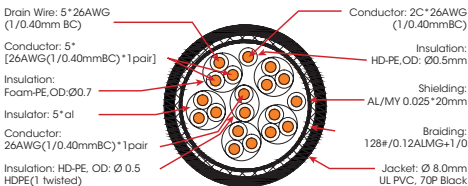

### 1.5m - HDM 1.5E / 3m - HDM 3E / 5m - HDM 5E

1.5, 3 and 5m High speed HDMI cable with plastic heads

- 1080P**  
Full HD
- 24k Gold**  
connectors
- 1.5-5m**
- Moulded**  
head

### 10m - HDM 10E / 15m - HDM 15E / 20m - HDM 20E

10, 15 and 20m High speed HDMI cables with polished metal connectors.

Fitted with twin ferrite RFI/EMI noise suppressors

- 1080P**  
Full HD
- 24k Gold**  
connectors
- 10-20m**
- Metal Heads**  
& Twin Ferrites