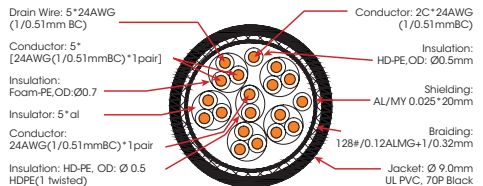

### 1.5m - HDM 1.5E / 3m - HDM 3E / 5m - HDM 5E

1.5, 3 and 5m High speed HDMI cable with plastic heads

- 1080P**  
Full HD
- 24k Gold**  
connectors
- 1.5-5m**
- Moulded**  
head

### 10m - HDM 10E / 15m - HDM 15E / 20m - HDM 20E

10, 15 and 20m High speed HDMI cables with polished metal connectors.

Fitted with twin ferrite RFI/EMI noise suppressors

- 1080P**  
Full HD
- 24k Gold**  
connectors
- 10-20m**
- Metal Heads**  
& Twin Ferrites