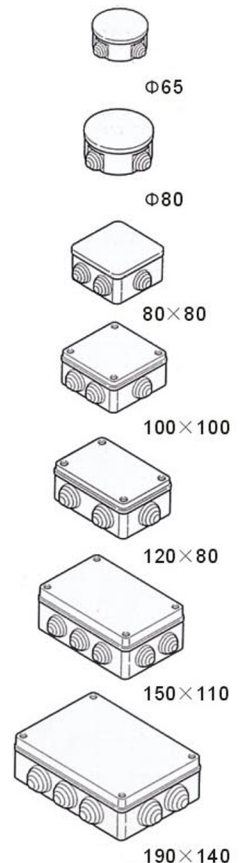

- (◆) Optional wall mounting brackets
- ▲ Suitable for hinges mounting

Box With Cable Sleeve- IP56  
-With screw-down cover

Product Code	Internal Dimensions	Fastening Screws
J56100	100 x 100 x 50	4
J56120	120 x 80 x 50	4
J56150 ▲ (◆)	150 x 110 x 70	4
J56190 ▲ (◆)	190 x 140 x 70	4
J56240 ▲ (◆)	240 x 190 x 90	4
J56300 ▲ (◆)	300 x 220 x 120	4
J56380 ▲ (◆)	380 x 300 x 120	4
J56460 ▲ (◆)	460 x 380 x 130	6

**J4465/J55100 - IP56 JUNCTION BOX (WITH GROMMETS)**

**Description:**

Popular boxes with 1/4 turn fast lock which are manufactured from ABS self extinguishing plastic. The lid can be flipped open to work in box without being fully removed. Fixing with positioning compensation. The entire range is now IP56 rated.

**Ingress Rating:**

IP 56

**Material:**

ABS Self-extinguishing plastic

**OTHER ADDITIONAL INFORMATION**

Reference Standar: IEC 60670

These junctions boxes are made of selfextinguishing engineering plastic. Coloured with RAL 7035  
 The MAX operating temperatures -25°C +55°C  
 Full insulation to EN 60439-1  
 (♦) Optional wall mounting brackets  
 ▲ Suitable for hinges mounting

Box With Cable Sleeve- IP56  
 -With press-fit cover  
 -With scew-down cover

Product Code	Internal Dimensions	Fastening Screws
J4465	65 x 35 Round	2
J4480	80 x 40 Round	2
J55S80	80 x 80 x 40 Square	2
Product Code	Internal Dimensions	Fastening Screws
J55100	100 x 100 x 50	4
J55120	120 x 80 x 50	4
J55150	150 x 110 x 70	4
J55190	190 x 140 x 70	4