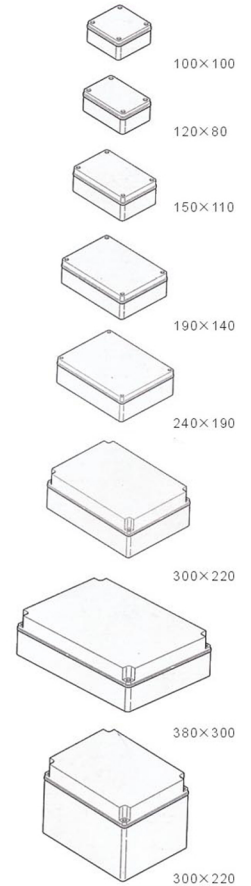

**J56100 - IP56 JUNCTION BOX (PLAIN)**

**Description:**

Popular boxes with 1/4 turn fast lock which are manufactured from ABS self extinguishing plastic. The lid can be flipped open to work in box without being fully removed. Fixing with positioning compensation.  
The entire range is now IP56 rated.

**Ingress Rating:**

IP 56

**Material:**

ABS Self-extinguishing plastic

**OTHER ADDITIONAL INFORMATION**

Reference Standar: IEC 60670

These junctions boxes are made of selfextinguishing engineering plastic.  
Coloured with RAL 7035  
The MAX operating temperatures -25°C +55°C  
Full insulation to EN 60439-1

- (◆) Optional wall mounting brackets
- ▲ Suitable for hinges mounting

Box With Cable Sleeve- IP56  
-With screw-down cover

Product Code	Internal Dimensions	Fastening Screws
J56100	100 x 100 x 50	4
J56120	120 x 80 x 50	4
J56150 ▲ (◆)	150 x 110 x 70	4
J56190 ▲ (◆)	190 x 140 x 70	4
J56240 ▲ (◆)	240 x 190 x 90	4
J56300 ▲ (◆)	300 x 220 x 120	4
J56380 ▲ (◆)	380 x 300 x 120	4
J56460 ▲ (◆)	460 x 380 x 130	6

**J4465/J55100 - IP56 JUNCTION BOX (WITH GROMMETS)**

**Description:**

Popular boxes with 1/4 turn fast lock which are manufactured from ABS self extinguishing plastic. The lid can be flipped open to work in box without being fully removed. Fixing with positioning compensation. The entire range is now IP56 rated.