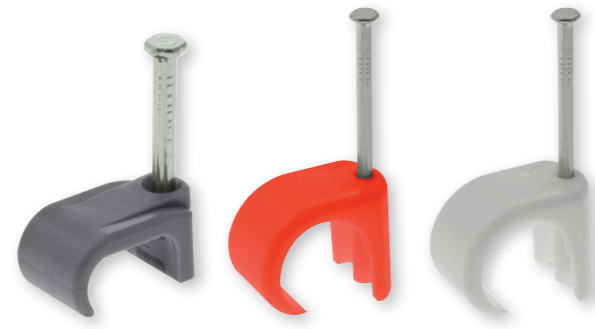

## Cable Clips

- Self grip design
- Chemical inertness
- Stress crack resistance
- Thick steel nails prevents snapping
- Long nail for good pull out value
- High grade tough polyethylene for low temperature flexibility