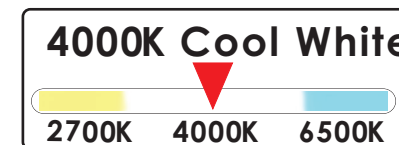

Cool White	UCLED3CW	UCLED5CW	UCLED8CW	UCLED14CW	UCLED16CW
Description	3W Cool White Link Light	5W Cool White Link Light	8W Cool White Link Light	14W Cool White Link Light	16W Cool White Link Light
Colour Temp	4,000K				
LED Power	3W	5W	8W	14W	16W
Power Rating	230V AC ~ 50Hz				
Barcode	5012739 645617	5012739 645631	5012739 645655	5012739 645679	5012739 645693
Lumen Output	300 / 108 lm/W	500 / 108 lm/W	800 / 108 lm/W	1400 / 108 lm/W	1600 / 108 lm/W
IP Rating	IP20				
Operating Temperature	-10°C to +40°C				
Class	II				
LED Light Source	NDLS (Non-direction light source)				
CRI	>80				
Switching Cycle	20,000				
Life Expectance of fitting	30,000 hours				
Product Dimensions	L222 x W23 X H37mm	L296 x W23 X H37mm	L525 x W23 X H37mm	L857 x W23 X H37mm	L1157 x W23 X H37mm
Product Weight	0.13g	0.23g	0.50g	0.61g	0.70g
Guarantee	3 Years				
Conforms To	EN 60598-1 / EN60598-2-1				

This product contains a light source of energy efficiency Class F.
These fittings are not Dimmable