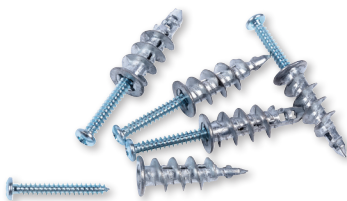

▶ Raised CSK Brass Screw - Self Coloured

List No.	Size	Pack Qty
RCB325	M3.5 x 25mm	100
RCB350	M3.5 x 50mm	100

▶ Wall Plugs (Yellow plastic)

Specification  
• Length 24mm

List No.	Diameter	Pack Qty
PP1Y	5mm	10 x 100

▶ Wall Plugs (Red plastic)

Specification  
• Length 32mm

List No.	Diameter	Pack Qty
PP2R	5.5mm	10 x 100

▶ Wall Plugs (Brown plastic)

Specification  
• Length 38mm

List No.	Diameter	Pack Qty
PP3B	7mm	10 x 100

▶ Self Drive Plasterboard Anchors

List No.	Finish	Pack Qty
SDA35	ZINC	100

▶ Brass Pan Head Screws

List No.	Size	Pack Qty
PH46	M4 x 6mm	10 x 100
PH48	M4 x 8mm	10 x 100
PH410	M4 x 10mm	10 x 100
PH412	M4 x 12mm	10 x 100
PH416	M4 x 16mm	10 x 100
PH420	M4 x 20mm	10 x 100
PH425	M4 x 25mm	10 x 100
PH430	M4 x 30mm	5 x 100
PH440	M4 x 40mm	5 x 100

List No.	Size	Pack Qty
PH435	M4 x 35mm	10 x 50
PH450	M4 x 50mm	10 x 50

Looking for **Safeplates**? See page 143

▶ Brass Extension Stud

Use  
• Can be used to extend the length of switch & socket screws by 35mm  
• Used when a back box is too deep in the wall for standard fixing screws