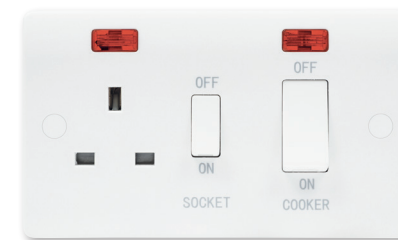

▶ 45A Cooker Control Units