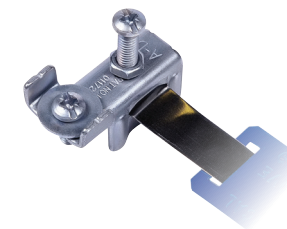

List No.	Description	Pack Qty
EDB6-8	6 way 800A	1
EDB10-8	10 way 800A	1

► Busbars & Link - 400A

Standard of Compliance - **BS EN13601**  
Specifications - **25mm x 6mm**

List No.	Description	Pack Qty
EDB6D	6 way + link 400A	1
EDB10D	10 way + link 400A	1

► Busbars & Link - 800A

Standard of Compliance - **BS EN13601**  
Specifications - **50mm x 6mm**

List No.	Description	Pack Qty
EDB6D-8	6 way + link 800A	1
EDB10D-8	10 way + link 800A	1

► Dry Condition Clamps

Standard of Compliance - **BS 951**  
Maximum Conductor - **A-D 1 x 10mm<sup>2</sup>**

List No.	Pipe Diameter	Pack Qty
AEC4-14	12-32mm	25
AEC4/2	32-50mm	20
AEC4/3	50-75mm	20

► Damp Condition Clamps

Standard of Compliance - **BS 951**  
Maximum Conductor - **A-D 1 x 10mm<sup>2</sup>**

List No.	Pipe Diameter	Pack Qty
AEC2-15	12-32mm	25
AEC2/2	32-50mm	20
AEC2/3	50-75mm	20

► Damp Condition Clamps

Standard of Compliance - **BS 951**  
Maximum Conductor - **A-E 2 x 16mm<sup>2</sup>**

List No.	Pipe Diameter	Pack Qty
AEC3-16	12-32mm	20
AEC3/2	32-50mm	20
AEC3/3	50-75mm	20