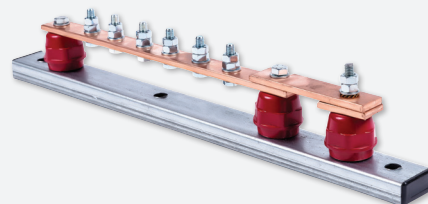

► Busbars - 400A

Standard of Compliance - **BS EN13601**  
Specifications - **25mm x 6mm**

List No.	Description	Pack Qty
EDB6	6 way 400A	1
EDB10	10 way 400A	1

► Busbars - 800A

Standard of Compliance - **BS EN13601**  
Specifications - **50mm x 6mm**

List No.	Description	Pack Qty
EDB6-8	6 way 800A	1
EDB10-8	10 way 800A	1

► Busbars & Link - 400A

Standard of Compliance - **BS EN13601**  
Specifications - **25mm x 6mm**

List No.	Description	Pack Qty
EDB6D	6 way + link 400A	1
EDB10D	10 way + link 400A	1

► Busbars & Link - 800A

Standard of Compliance - **BS EN13601**  
Specifications - **50mm x 6mm**

List No.	Description	Pack Qty
EDB6D-8	6 way + link 800A	1
EDB10D-8	10 way + link 800A	1

► Dry Condition Clamps

Standard of Compliance - **BS 951**  
Maximum Conductor - **A-D 1 x 10mm<sup>2</sup>**

List No.	Pipe Diameter	Pack Qty
AEC4-14	12-32mm	25
AEC4/2	32-50mm	20
AEC4/3	50-75mm	20

► Damp Condition Clamps

Standard of Compliance - **BS 951**  
Maximum Conductor - **A-D 1 x 10mm<sup>2</sup>**