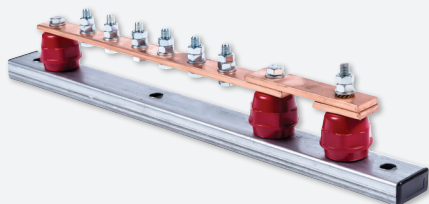

► Busbars - 400A

Standard of Compliance - **BS EN13601**  
Specifications - **25mm x 6mm**

List No.	Description	Pack Qty
EDB6	6 way 400A	1
EDB10	10 way 400A	1

► Busbars - 800A

Standard of Compliance - **BS EN13601**  
Specifications - **50mm x 6mm**

List No.	Description	Pack Qty
EDB6-8	6 way 800A	1
EDB10-8	10 way 800A	1

► Busbars & Link - 400A

Standard of Compliance - **BS EN13601**  
Specifications - **25mm x 6mm**

List No.	Description	Pack Qty
EDB6D	6 way + link 400A	1
EDB10D	10 way + link 400A	1

► Busbars & Link - 800A

Standard of Compliance - **BS EN13601**  
Specifications - **50mm x 6mm**

List No.	Description	Pack Qty
EDB6D-8	6 way + link 800A	1
EDB10D-8	10 way + link 800A	1

► Dry Condition Clamps

Standard of Compliance - **BS 951**  
Maximum Conductor - **A-D 1 x 10mm<sup>2</sup>**

List No.	Pipe Diameter	Pack Qty
AEC4-14	12-32mm	25
AEC4/2	32-50mm	20
AEC4/3	50-75mm	20

► Damp Condition Clamps

Standard of Compliance - **BS 951**  
Maximum Conductor - **A-D 1 x 10mm<sup>2</sup>**