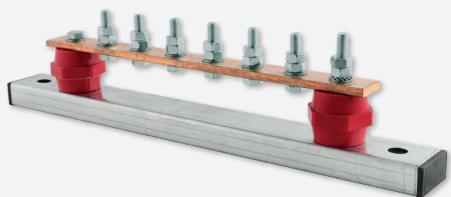

► Busbars - 400A

Standard of Compliance - **BS EN13601**  
Specifications - **25mm x 6mm**

List No.	Description	Pack Qty
EDB6	6 way 400A	1
EDB10	10 way 400A	1

► Busbars - 800A

Standard of Compliance - **BS EN13601**  
Specifications - **50mm x 6mm**

List No.	Description	Pack Qty
EDB6-8	6 way 800A	1
EDB10-8	10 way 800A	1

► Busbars & Link - 400A

Standard of Compliance - **BS EN13601**  
Specifications - **25mm x 6mm**

List No.	Description	Pack Qty
EDB6D	6 way + link 400A	1
EDB10D	10 way + link 400A	1

► Busbars & Link - 800A

Standard of Compliance - **BS EN13601**  
Specifications - **50mm x 6mm**

List No.	Description	Pack Qty
EDB6D-8	6 way + link 800A	1
EDB10D-8	10 way + link 800A	1

► Dry Condition Clamps

Standard of Compliance - **BS 951**  
Maximum Conductor - **A-D 1 x 10mm<sup>2</sup>**

List No.	Pipe Diameter	Pack Qty
AEC4-14	12-32mm	25
AEC4/2	32-50mm	20
AEC4/3	50-75mm	20

► Damp Condition Clamps

Standard of Compliance - **BS 951**  
Maximum Conductor - **A-D 1 x 10mm<sup>2</sup>**