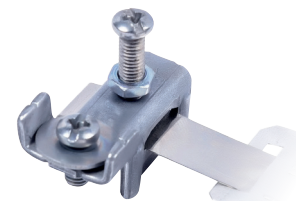

List No.	Description	Pack Qty
EDB6-8	6 way 800A	1
EDB10-8	10 way 800A	1

► Busbars & Link - 400A

Standard of Compliance - **BS EN13601**  
Specifications - **25mm x 6mm**

List No.	Description	Pack Qty
EDB6D	6 way + link 400A	1
EDB10D	10 way + link 400A	1

► Busbars & Link - 800A

Standard of Compliance - **BS EN13601**  
Specifications - **50mm x 6mm**

List No.	Description	Pack Qty
EDB6D-8	6 way + link 800A	1
EDB10D-8	10 way + link 800A	1

► Dry Condition Clamps

Standard of Compliance - **BS 951**  
Maximum Conductor - **A-D 1 x 10mm<sup>2</sup>**

List No.	Pipe Diameter	Pack Qty
AEC4-14	12-32mm	25
AEC4/2	32-50mm	20
AEC4/3	50-75mm	20

► Damp Condition Clamps

Standard of Compliance - **BS 951**  
Maximum Conductor - **A-D 1 x 10mm<sup>2</sup>**

List No.	Pipe Diameter	Pack Qty
AEC2-15	12-32mm	25
AEC2/2	32-50mm	20
AEC2/3	50-75mm	20

► Damp Condition Clamps

Standard of Compliance - **BS 951**  
Maximum Conductor - **A-E 2 x 16mm<sup>2</sup>**

List No.	Pipe Diameter	Pack Qty
AEC3-16	12-32mm	20
AEC3/2	32-50mm	20
AEC3/3	50-75mm	20