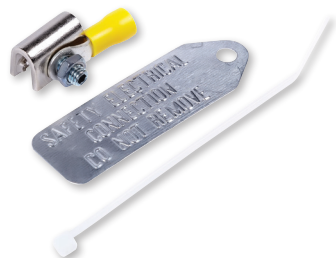

▶ Safety Earth Label

Use - For use with AEC4, AEC2 & AEC3

List No.	Pipe Diameter	Pack Qty
LA1	Aluminium safety earth label	200

▶ Dry Condition Speedy Earth® Clamps

This product is suitable for -

- Wet radiators • Sink units • Metal cladding • Ducting
- Metal work surfaces • Raised metal flooring
- Computer & telecom ancillaries

List No.	Description	Pack Qty
SE10	Speedy earth pack	10
SE100	Speedy earth pack	100
LA2	Safety labels (for speedy earth)	200

▶ Brass Earthing Terminals - Single Pole

List No.	Max Conductor	Size	Pack Qty
ET4	With cheese head, brass screws, 16mm ²	4 Way	10
ET6	With cheese head, brass screws, 16mm ²	6 Way	10
ET8	With cheese head, brass screws, 16mm ²	8 Way	10
ET9	With cheese head, brass screws, 16mm ²	9 Way	10

▶ Brass Earthing Terminals - Double Pole

List No.	Max Conductor	Size	Pack Qty
ETT4	With cheese head, brass screws, 1 x 25mm ² + 3 x 16mm ²	4 Way	25
ETT8	With cheese head, brass screws, 2 x 25mm ² + 6 x 16mm ²	8 Way	10

QUICK LOOP

A simple to install 20A three pin plug-in connector with loop terminal

See page 137