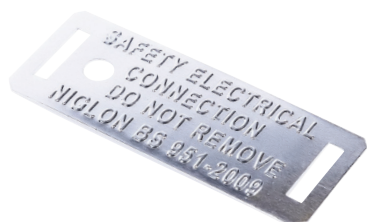

▶ Safety Earth Label

Use - For use with AEC4, AEC2 & AEC3

List No.	Pipe Diameter	Pack Qty
LA1	Aluminium safety earth label	200

▶ Dry Condition Speedy Earth® Clamps

This product is suitable for -

- Wet radiators • Sink units • Metal cladding • Ducting
- Metal work surfaces • Raised metal flooring
- Computer & telecom ancillaries

List No.	Description	Pack Qty
SE10	Speedy earth pack	10
SE100	Speedy earth pack	100
LA2	Safety labels (for speedy earth)	200

▶ Brass Earthing Terminals - Single Pole

List No.	Max Conductor	Size	Pack Qty
ET4	With cheese head, brass screws, 16mm ²	4 Way	10
ET6	With cheese head, brass screws, 16mm ²	6 Way	10
ET8	With cheese head, brass screws, 16mm ²	8 Way	10
ET9	With cheese head, brass screws, 16mm ²	9 Way	10

▶ Brass Earthing Terminals - Double Pole

List No.	Max Conductor	Size	Pack Qty
ETT4	With cheese head, brass screws, 1 x 25mm ² + 3 x 16mm ²	4 Way	25
ETT8	With cheese head, brass screws, 2 x 25mm ² + 6 x 16mm ²	8 Way	10

QUICK LOOP

A simple to install 20A three pin plug-in connector with loop terminal

See page 137