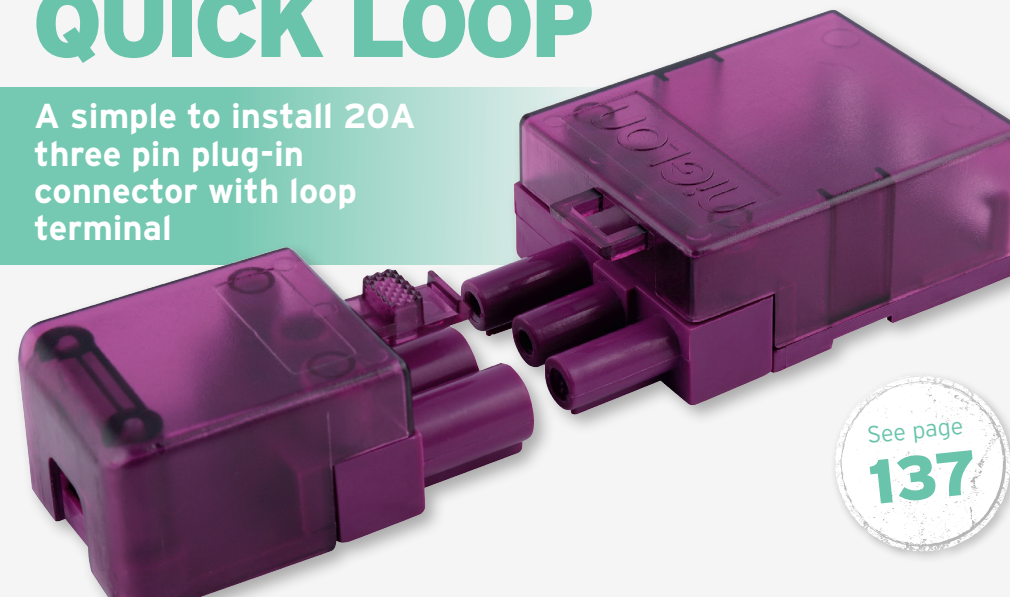

▶ Safety Earth Label

Use - For use with AEC4, AEC2 & AEC3

List No.	Pipe Diameter	Pack Qty
LA1	Aluminium safety earth label	200

▶ Dry Condition Speedy Earth® Clamps

This product is suitable for -

- Wet radiators • Sink units • Metal cladding • Ducting
- Metal work surfaces • Raised metal flooring
- Computer & telecom ancillaries

List No.	Description	Pack Qty
SE10	Speedy earth pack	10
SE100	Speedy earth pack	100
LA2	Safety labels (for speedy earth)	200

▶ Brass Earthing Terminals - Single Pole

List No.	Max Conductor	Size	Pack Qty
ET4	With cheese head, brass screws, 16mm ²	4 Way	10
ET6	With cheese head, brass screws, 16mm ²	6 Way	10
ET8	With cheese head, brass screws, 16mm ²	8 Way	10
ET9	With cheese head, brass screws, 16mm ²	9 Way	10

▶ Brass Earthing Terminals - Double Pole

List No.	Max Conductor	Size	Pack Qty
ETT4	With cheese head, brass screws, 1 x 25mm ² + 3 x 16mm ²	4 Way	25
ETT8	With cheese head, brass screws, 2 x 25mm ² + 6 x 16mm ²	8 Way	10

QUICK LOOP

A simple to install 20A three pin plug-in connector with loop terminal

See page 137