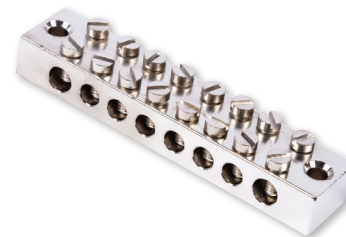

▶ Safety Earth Label

Use - For use with AEC4, AEC2 & AEC3

List No.	Pipe Diameter	Pack Qty
LA1	Aluminium safety earth label	200

▶ Dry Condition Speedy Earth® Clamps

This product is suitable for -

- Wet radiators • Sink units • Metal cladding • Ducting
- Metal work surfaces • Raised metal flooring
- Computer & telecom ancillaries

List No.	Description	Pack Qty
SE10	Speedy earth pack	10
SE100	Speedy earth pack	100
LA2	Safety labels (for speedy earth)	200

▶ Brass Earthing Terminals - Single Pole

List No.	Max Conductor	Size	Pack Qty
ET4	With cheese head, brass screws, 16mm ²	4 Way	10
ET6	With cheese head, brass screws, 16mm ²	6 Way	10
ET8	With cheese head, brass screws, 16mm ²	8 Way	10
ET9	With cheese head, brass screws, 16mm ²	9 Way	10

▶ Brass Earthing Terminals - Double Pole

List No.	Max Conductor	Size	Pack Qty
ETT4	With cheese head, brass screws, 1 x 25mm ² + 3 x 16mm ²	4 Way	25
ETT8	With cheese head, brass screws, 2 x 25mm ² + 6 x 16mm ²	8 Way	10

QUICK LOOP

A simple to install 20A three pin plug-in connector with loop terminal

See page 137