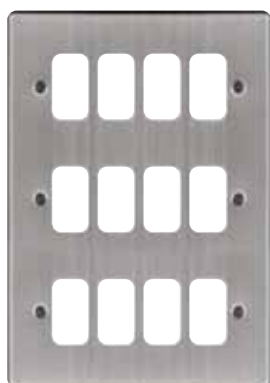

WRGP12BS

Raised Plate 4 Gang Grid Plate

Polished Steel	WRGP4PS
Brushed Steel	WRGP4BS
Polished Brass	WRGP4PB
Black Nickel	WRGP4BN

Raised Plate 6 Gang (3 x 2) Grid Plate

Polished Steel	WRGP6PS
Brushed Steel	WRGP6BS
Polished Brass	WRGP6PB
Black Nickel	WRGP6BN

Raised Plate 8 Gang (4 x 2) Grid Plate

Polished Steel	WRGP8PS
Brushed Steel	WRGP8BS
Polished Brass	WRGP8PB
Black Nickel	WRGP8BN

Raised Plate 12 Gang (4 x 3) Grid Plate

Polished Steel	WRGP12PS
Brushed Steel	WRGP12BS
Polished Brass	WRGP12PB
Black Nickel	WRGP12BN