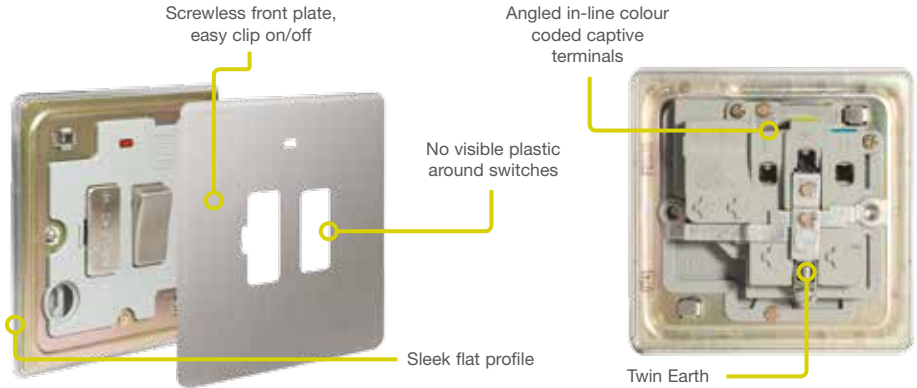

## Nexus Flatplate Wiring Accessories

---

Slimline screwless and screwed accessories  
available in a range of decorative metal finishes

# Features & Finishes

Nexus Screwless Flatplate is available in four stocked finishes

Brushed Steel

Polished Chrome

Black Nickel

Polished Brass

For specification projects, BG can offer a wider selection of finishes. Or, if the project demands, any finish can be created to suit the requirement. Examples include: