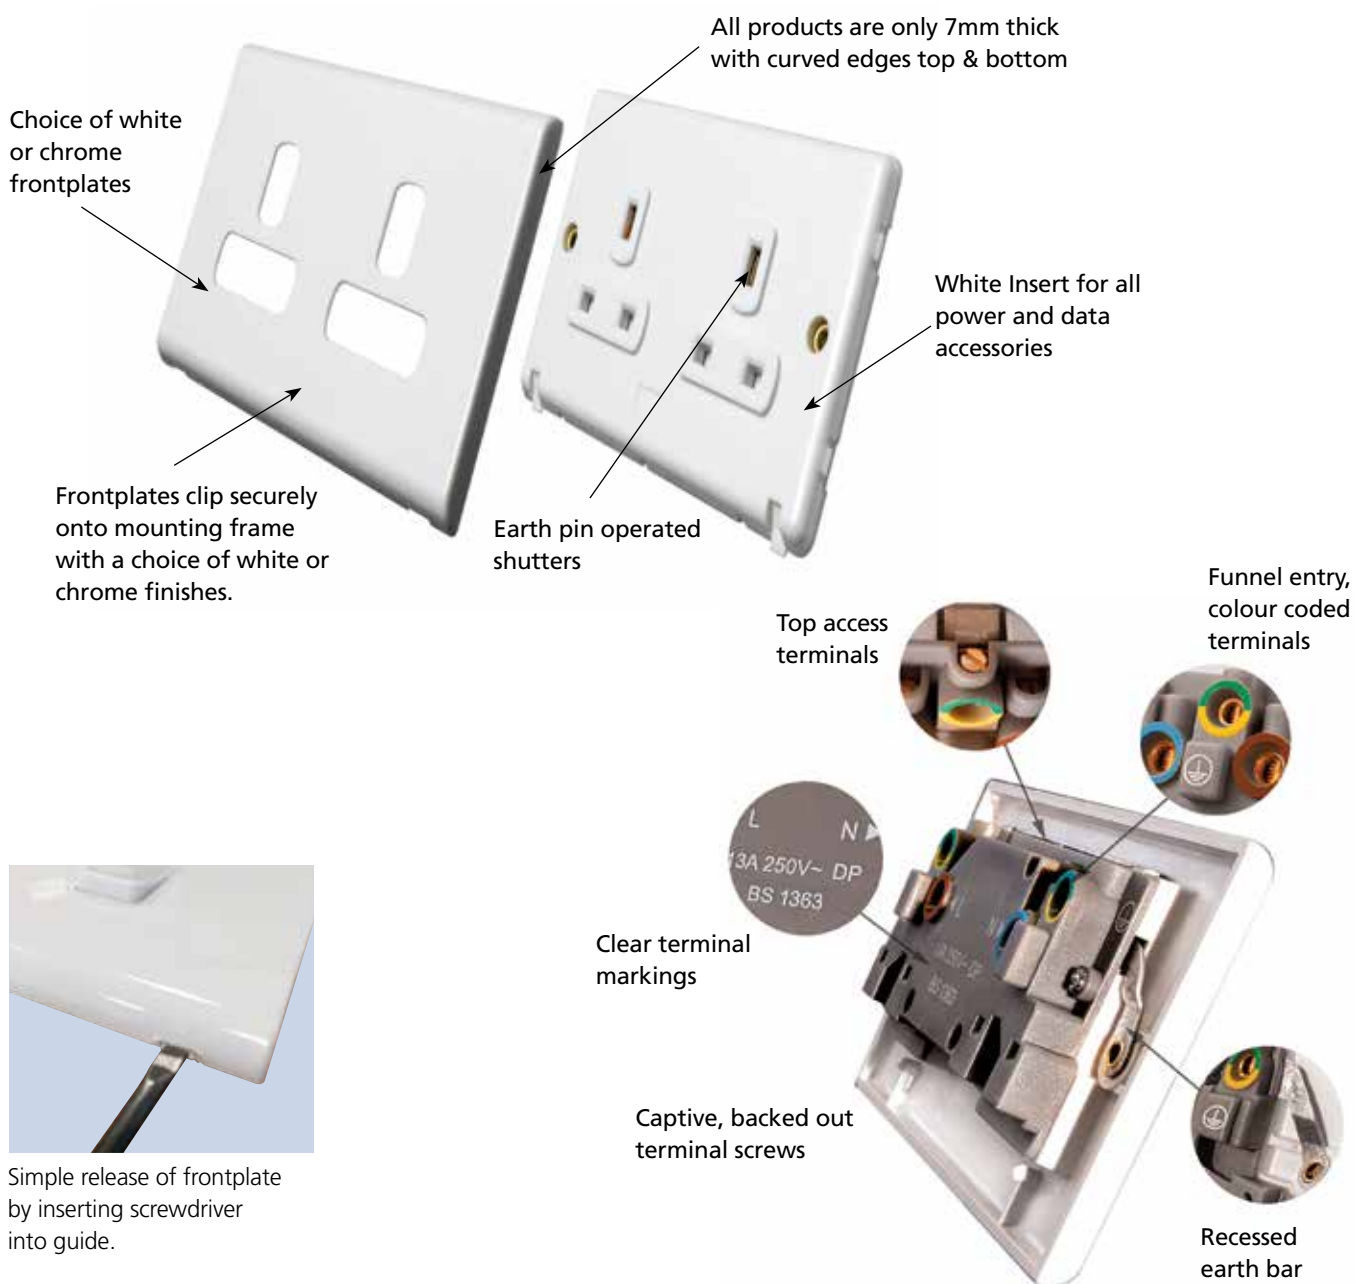

SLIMLINE SCREWLESS

Deta Slimline Screwless provides a range of pre-assembled white and chrome wiring accessories designed to match the clean contemporary styling of the popular **Slimline** range.

Slimline Screwless offers the same sleek modern profile as **Slimline** with no visible fixing screws and a removable front plate, making it ideal for decorating by speeding up the painting process and avoiding paint drips.

Products in the **Slimline Screwless** range are guaranteed for 25 years (2 years for electronic products).

PRODUCT FEATURES

With the professional in mind, all products can be fully installed and tested before the addition of the screwless frontplates, which simply but securely clip onto the mounting system.

The removable frontplates also provide a practical solution when decorating.

Simple release of frontplate by inserting screwdriver into guide.