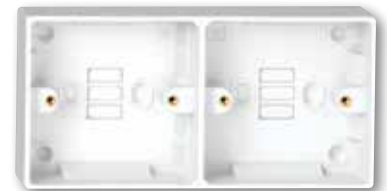

Boxes

Pattress Boxes

- Surface mounted
- Urea moulded pattress boxes
- Square cornered
- In compliance with BS 5733
- 25-year guarantee

Pattress Boxes

1. V1220E 1 gang 16mm deep with earth terminal
2. V1221 1 gang 25mm deep
   V1223 2 gang 25mm deep
3. V1222 1 gang 33mm deep
   V1224 2 gang 33mm deep
4. V1225 Dual 25mm deep - For two 1 gang accessories
   V1226 Dual 33mm deep - For two 1 gang accessories
5. V1228 1 gang 45mm deep
   V1229 2 gang 45mm deep
6. V1231 Single to twin conversion box - 25mm deep
7. V1324 1 gang 16mm deep architrave with earth terminal
   V1325* 2 gang 16mm deep architrave with earth terminal

V1225

*Special order product, minimum order quantity and lead time applies