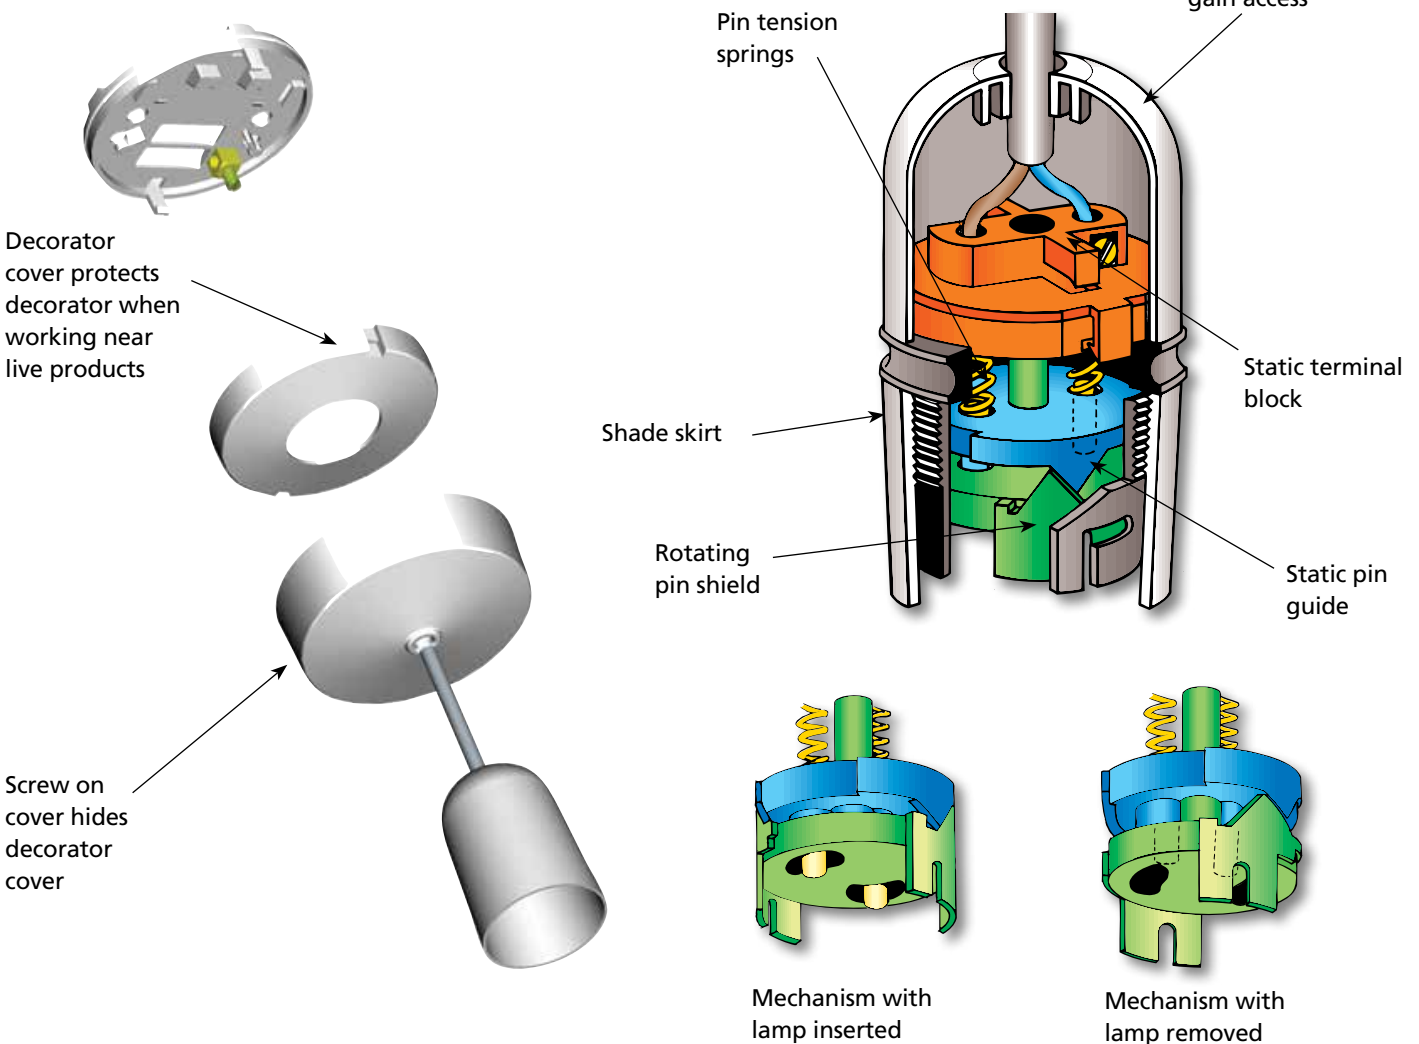

CEILING ACCESSORIES

DETA CEILING ACCESSORIES include a wide range of pendants, battens and ceiling switches and incorporate a wealth of features that ensure installation is fast and effortless.

DETA's range of pendants includes an optional **Decorator Cover** which safely covers the terminals during decoration allowing painting to be carried out quickly and easily right up to the ceiling rose.

DETA's Safety Lampholder range provides complete safety when the lamp is being installed or replaced.

Products in the **Ceiling Accessories** range are guaranteed for 10 years.

PRODUCT FEATURES

Deta Ceiling Accessories offers a wealth of features to ensure that installation is fast and effortless.

Deta's latest pendant includes an additional Decorator Cover that clips in place, shielding any live wires. This additional cover makes the pendant safe when decorators are painting right up to the ceiling rose. If paint splashes over the clip-on cover, the outer cover simply screws on hiding any untidy paint work.

Deta's Safety Lampholder has a unique shutter action which ensures that when a lamp is removed, the contact pins are retracted and shielded, making them inaccessible to touch. Available with decorator cover.