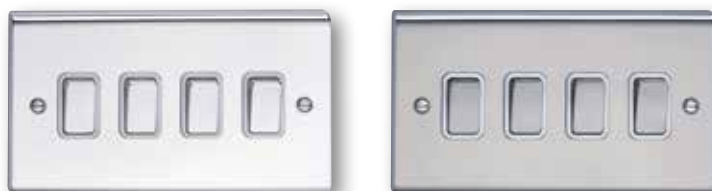

SD1203CHW

SD1204CHW

SD1205SCB

SD1203SCW

SD1204SCW

SD1205SCB

SD1244CHW

SD1244SCW

SD1246CHB

SD1247CHW

SD1246SCB

SD1247SCW

Back Boxes  
minimum recommended depth

	flush 25mm	dry lining 35mm
1g	DB162	DB2540
2g	DB163	DB2541

Chrome and Satin Chrome finish available with either black or white inserts