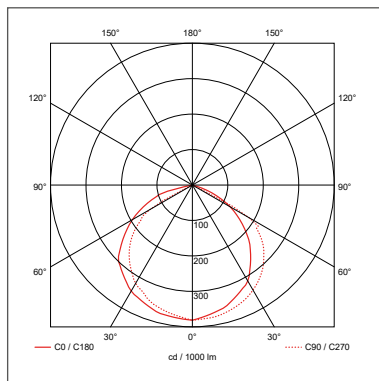

PATHFINDER

Technical Specification

Product Code: OV10130WHCW

Luckinslive 407974920

Description: 30W LED Floodlight IP65 CW White

General Information

Dimensions (mm)	163 (W) x 34 (D) x 186 (H)
Materials	Body: Powder Coated Aluminium; Diffuser: Prismatic Glass
Colour	White (RAL9003)
Product Weight (Kg)	0.57
Ingress Protection	IP65
Impact Rating (IK)	06
Warranty (Years)	3

Luminaire Output

Colour Temperature (K)	4000
Colour Render Index (CRI)	>80
Typical Luminous Flux (lm)	2400
Efficacy (lm/W)	80
Beam Angle (°)	110
LED Lifetime (L70) (Hours)	30000

Dimming Information

Dimmable	No
----------	----