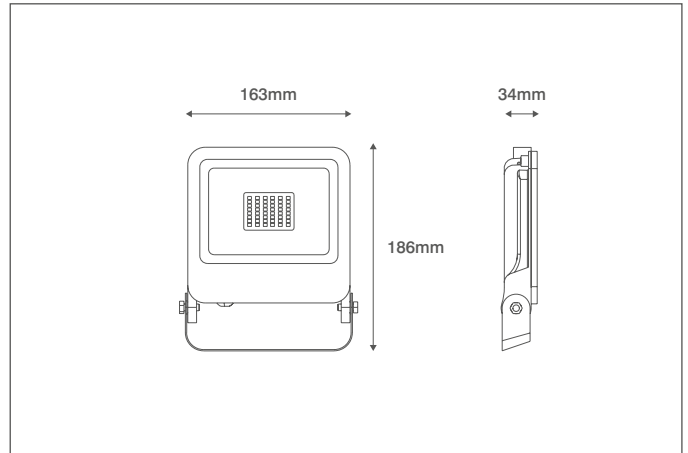

PATHFINDER

Technical Specification

Product Code: OV10130WHCW

Luckinslive 407974920

Description: 30W LED Floodlight IP65 CW White

General Information

Dimensions (mm)	163 (W) x 34 (D) x 186 (H)
Materials	Body: Powder Coated Aluminium; Diffuser: Prismatic Glass
Colour	White (RAL9003)
Product Weight (Kg)	0.57
Ingress Protection	IP65
Impact Rating (IK)	06
Warranty (Years)	3

Supply & Power Information

Continuous Operating Voltage (AC) (Hz)	220-240 (50/60)
Safety Class	I
Circuit Wattage (W)	30
Input Current (mA)	135
Inrush Current/Time	0.326A (84µs)
Power Factor	0.9
Operating Temperature (°C)	-20 to +45
Critical Temperature (°C)	+70
Input Mains Cable	3 x 1mm ² H05RN-F (1 Metre)