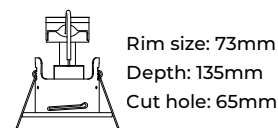

Open Back Tilt Fire Rated Downlight

Twist off bezel, 15° tilt angle, engineered joist tested including i-joist & posi-joist.

⚡ 240V ⚡ IP20 ⚡ GU10 ⚡ 78mm

Available Colours

Part No.	Finish
FN-T-WH	White
FN-T-WHM	Matt White
FN-T-BN	Brushed Nickel
FN-T-CH	Chrome

Open Back IP65 Shower Fire Rated Downlight

Twist off bezel, engineered joist tested including i-joist & posi-joist.

⚡ 240V ⚡ IP65 ⚡ GU10 ⚡ 68mm

Available Colours

Part No.	Finish
FN-S-WH	White
FN-S-WHM	Matt White
FN-S-BN	Brushed Nickel
FN-S-CH	Chrome
FN-S-BL	Black

Open Back Baffled Fire Rated Downlight

Twist off bezel, 30,60,90 minute fire rated - timber joist, engineered joist tested including i-joist & posi-joist.

⚡ 240V ⚡ IP20 ⚡ GU10 ⚡ 65mm

IP65 Shower

⚡ IP65

Part No.	Finish
FN-F-BF-WHM	Matt White
FN-S-BF-WHM	Matt White