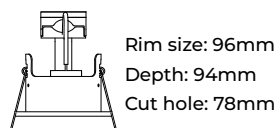

Open Back Fixed Fire Rated Downlight

Twist off bezel, engineered joist tested including i-joist & posi-joist.

⚡ 240V ⚡ IP20 ⚡ GU10 ⚡ 68mm

Available Colours

Part No.	Finish
FN-F-WH	White
FN-F-WHM	Matt White
FN-F-BN	Brushed Nickel
FN-F-CH	Chrome
FN-F-BL	Black

Open Back Tilt Fire Rated Downlight

Twist off bezel, 15° tilt angle, engineered joist tested including i-joist & posi-joist.

⚡ 240V ⚡ IP20 ⚡ GU10 ⚡ 78mm

Available Colours

Part No.	Finish
FN-T-WH	White
FN-T-WHM	Matt White
FN-T-BN	Brushed Nickel
FN-T-CH	Chrome

Open Back IP65 Shower Fire Rated Downlight

Twist off bezel, engineered joist tested including i-joist & posi-joist.

⚡ 240V ⚡ IP65 ⚡ GU10 ⚡ 68mm

Available Colours

Part No.	Finish
FN-S-WH	White
FN-S-WHM	Matt White
FN-S-BN	Brushed Nickel
FN-S-CH	Chrome
FN-S-BL	Black

Open Back Baffled Fire Rated Downlight

Twist off bezel, 30,60,90 minute fire rated - timber joist, engineered joist tested including i-joist & posi-joist.

⚡ 240V ⚡ IP20 ⚡ GU10 ⚡ 65mm

IP65 Shower

⚡ IP65

Part No.	Finish
FN-F-BF-WHM	Matt White
FN-S-BF-WHM	Matt White