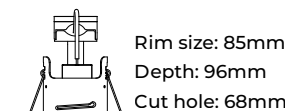

Open Back Fixed Fire Rated Downlight

Twist off bezel, engineered joist tested including i-joist & posi-joist.

⚡ 240V ⚡ IP20 ⚡ GU10 ⚡ 68mm

Available Colours

Part No.	Finish
FN-F-WH	White
FN-F-WHM	Matt White
FN-F-BN	Brushed Nickel
FN-F-CH	Chrome
FN-F-BL	Black

Open Back Tilt Fire Rated Downlight

Twist off bezel, 15° tilt angle, engineered joist tested including i-joist & posi-joist.

⚡ 240V ⚡ IP20 ⚡ GU10 ⚡ 78mm

Available Colours

Part No.	Finish
FN-T-WH	White
FN-T-WHM	Matt White
FN-T-BN	Brushed Nickel
FN-T-CH	Chrome

Open Back IP65 Shower Fire Rated Downlight

Twist off bezel, engineered joist tested including i-joist & posi-joist.

⚡ 240V ⚡ IP65 ⚡ GU10 ⚡ 68mm

Available Colours

Part No.	Finish
FN-S-WH	White
FN-S-WHM	Matt White
FN-S-BN	Brushed Nickel
FN-S-CH	Chrome
FN-S-BL	Black