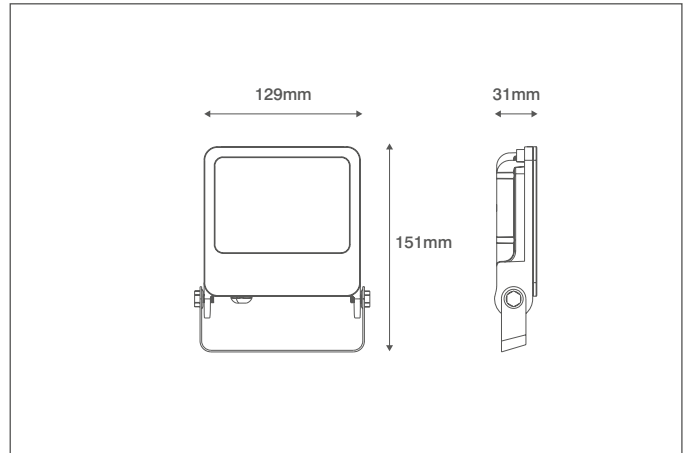

PATHFINDER

Technical Specification

Product Code: OV10120BKWW

Luckinslive 407973358

Description: 20W LED Floodlight IP65 WW Black

General Information

Dimensions (mm)	129 (W) x 31 (D) x 151 (H)
Materials	Body: Powder Coated Aluminium; Diffuser: Prismatic Glass
Colour	Black (RAL9004)
Product Weight (Kg)	0.39
Ingress Protection	IP65
Impact Rating (IK)	06
Warranty (Years)	3