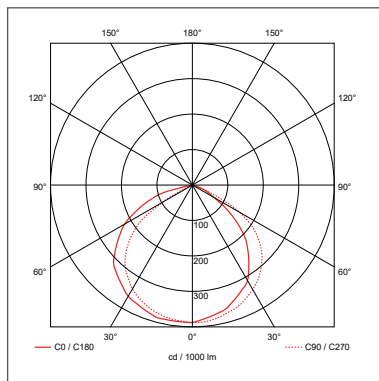

PATHFINDER

Technical Specification

Product Code: OV10120BKWW

Luckinslive 407973358

Description: 20W LED Floodlight IP65 WW Black

General Information

Dimensions (mm)	129 (W) x 31 (D) x 151 (H)
Materials	Body: Powder Coated Aluminium; Diffuser: Prismatic Glass
Colour	Black (RAL9004)
Product Weight (Kg)	0.39
Ingress Protection	IP65
Impact Rating (IK)	06
Warranty (Years)	3

Luminaire Output

Colour Temperature (K)	3000
Colour Render Index (CRI)	>80
Typical Luminous Flux (lm)	1500
Efficacy (lm/W)	75
Beam Angle (°)	110
LED Lifetime (L70) (Hours)	30000

Dimming Information

Dimmable	No
----------	----