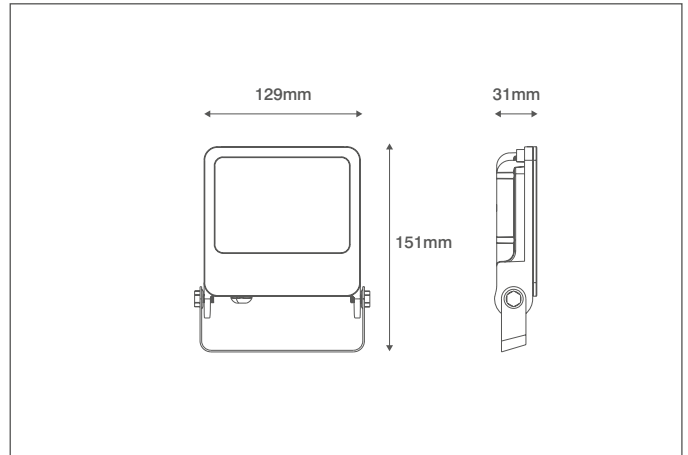

PATHFINDER

Technical Specification

Product Code: OV10120WHCW

Luckinslive 407973578

Description: 20W LED Floodlight IP65 CW White

General Information

Dimensions (mm)	129 (W) x 31 (D) x 151 (H)
Materials	Body: Powder Coated Aluminium; Diffuser: Prismatic Glass
Colour	White (RAL9003)
Product Weight (Kg)	0.39
Ingress Protection	IP65
Impact Rating (IK)	06
Warranty (Years)	3