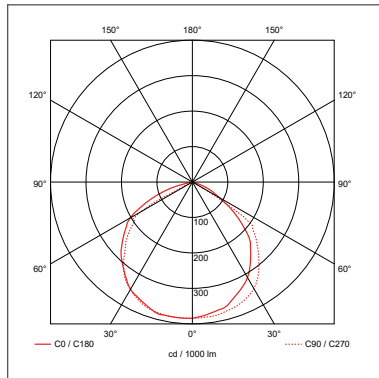

PATHFINDER

Technical Specification

Product Code: OV10120WHCW

Luckinslive 407973578

Description: 20W LED Floodlight IP65 CW White

General Information

Dimensions (mm)	129 (W) x 31 (D) x 151 (H)
Materials	Body: Powder Coated Aluminium; Diffuser: Prismatic Glass
Colour	White (RAL9003)
Product Weight (Kg)	0.39
Ingress Protection	IP65
Impact Rating (IK)	06
Warranty (Years)	3

Luminaire Output

Colour Temperature (K)	4000
Colour Render Index (CRI)	>80
Typical Luminous Flux (lm)	1600
Efficacy (lm/W)	80
Beam Angle (°)	110
LED Lifetime (L70) (Hours)	30000

Dimming Information

Dimmable	No
----------	----