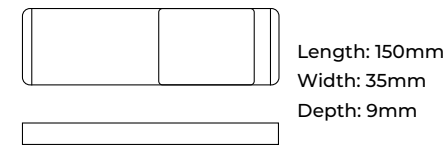

Targa

COB (*chip on board*) LED technology, 120° beam angle, opal diffuser for uniformed dotless light, 2m input lead with TOP connector, requires 12V LED driver.

Part No.	Lumens	CCT	Colour Temp	Finish
TARGA-2700K	250	2700	Warm White-2.7K	Aluminium
TARGA-WW	260	3000	Warm White	Aluminium
TARGA-NW	270	4000	Neutral White	Aluminium
TARGA-CW	280	6500	Cool White	Aluminium
TARGA-BK-WW	260	3000	Warm White	Black
TARGA-BK-NW	270	4000	Neutral White	Black
TARGA-BK-CW	280	6500	Cool White	Black
SQ-TARGA-WW	260	3000	Warm White	Aluminium
SQ-TARGA-NW	270	4000	Neutral White	Aluminium
SQ-TARGA-CW	280	6500	Cool White	Aluminium

Magra

Sleek & contemporary design, diffused light with no dotting, 2m input lead with TOP connector, requires 12V LED driver.

Part No.	Lumens	CCT	Colour Temp	Finish
MAGRA-WW	180	3000	Warm White	Brushed Nickel
MAGRA-NW	190	4000	Neutral White	Brushed Nickel
MAGRA-CW	200	6000	Cool White	Brushed Nickel

Kwadra

Diffused to avoid dotting, easy to fit with concealed fixings, plug & socket system to daisy chain fittings, 2m input lead with TOP connector, requires 12V LED driver.

Part No.	Lumens	CCT	Colour Temp	Finish
KWADRA-WW	190	3000	Warm White	Satin Silver
KWADRA-CW	210	6000	Cool White	Satin Silver