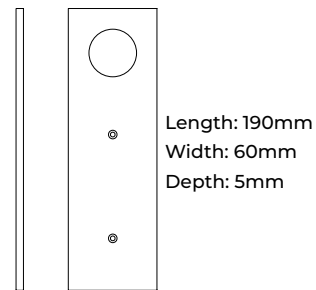

Targa

COB (*chip on board*) LED technology, 120° beam angle, opal diffuser for uniformed dotless light, 2m input lead with TOP connector, requires 12V LED driver.

Part No.	Lumens	CCT	Colour Temp	Finish
TARGA-2700K	250	2700	Warm White-2.7K	Aluminium
TARGA-WW	260	3000	Warm White	Aluminium
TARGA-NW	270	4000	Neutral White	Aluminium
TARGA-CW	280	6500	Cool White	Aluminium
TARGA-BK-WW	260	3000	Warm White	Black
TARGA-BK-NW	270	4000	Neutral White	Black
TARGA-BK-CW	280	6500	Cool White	Black
SQ-TARGA-WW	260	3000	Warm White	Aluminium
SQ-TARGA-NW	270	4000	Neutral White	Aluminium
SQ-TARGA-CW	280	6500	Cool White	Aluminium

Magra

Sleek & contemporary design, diffused light with no dotting, 2m input lead with TOP connector, requires 12V LED driver.

Part No.	Lumens	CCT	Colour Temp	Finish
MAGRA-WW	180	3000	Warm White	Brushed Nickel
MAGRA-NW	190	4000	Neutral White	Brushed Nickel
MAGRA-CW	200	6000	Cool White	Brushed Nickel

Kwadra

Diffused to avoid dotting, easy to fit with concealed fixings, plug & socket system to daisy chain fittings, 2m input lead with TOP connector, requires 12V LED driver.

Part No.	Lumens	CCT	Colour Temp	Finish
KWADRA-WW	190	3000	Warm White	Satin Silver
KWADRA-CW	210	6000	Cool White	Satin Silver