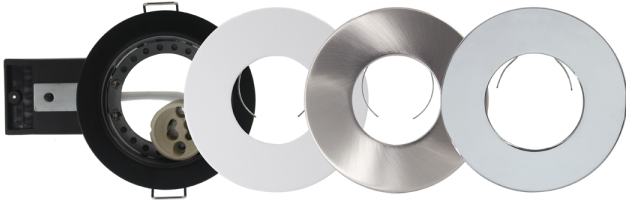

Product Data Sheet

White open back IP65 fire rated downlight

Part No: FN-S-WH

- Twist off bezel
- Loop In/Out Push Fit Terminal
- 30,60,90 minute fire rated - timber joist
- Engineered joist tested including i-joist & posi joist - details on request

Technical Specification

Part No	FN-S-WH
Finish	White
Voltage	240
IP Rating	65
Lamp Holder	GU10
Lamp Included	No
Depth	100
Diameter	85
Cut Out	68
Class 1 or 2 or 3	II
EAN	5055530823723
Unit of sale	1
Price	each