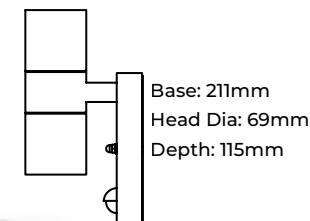

Single Adjustable Wall Light

GU10 max 35W - lamp(s) not included, adjustable head, IP44 rated for external use.

⚡ 240V ⚡ IP44 ⚡ GU10

Part No.	Finish
WALL1	Brushed Nickel
WALL1-BK	Black

Twin Wall Light

GU10 max 35W - lamp(s) not included, IP44 rated for external use.

GU10 Up & Down PIR External Wall Light

GU10 max 35W - lamp(s) not included, adjustable PIR with time, range & sensitivity, 8 metre range and 90° beam angle on PIR sensor, IP44 rated for external use.

⚡ 240V ⚡ IP44 ⚡ GU10