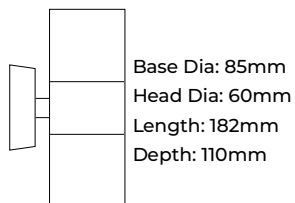

Single Adjustable Wall Light

GU10 max 35W - lamp(s) not included, adjustable head, IP44 rated for external use.

⚡ 240V ⚡ IP44 ⚡ GU10

Part No.	Finish
WALL1	Brushed Nickel
WALL1-BK	Black

Twin Wall Light

GU10 max 35W - lamp(s) not included, IP44 rated for external use.

GU10 Up & Down PIR External Wall Light

GU10 max 35W - lamp(s) not included, adjustable PIR with time, range & sensitivity, 8 metre range and 90° beam angle on PIR sensor, IP44 rated for external use.

⚡ 240V ⚡ IP44 ⚡ GU10