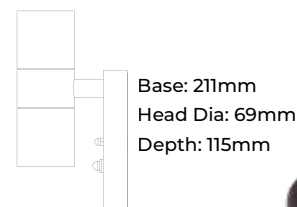

GU10 Up & Down Photocell External Wall Light

GU10 max 35W - lamp(s) not included, built-in photocell, IP44 rated for external use.

⚡ 240V ⚡ IP44 ⚡ GU10