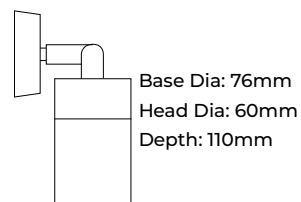

Single Adjustable Wall Light

GU10 max 35W - lamp(s) not included, adjustable head, IP44 rated for external use.

⚡ 240V ⚡ IP44 ⚡ GU10

Part No.	Finish
WALL1	Brushed Nickel
WALL1-BK	Black

Twin Wall Light

GU10 max 35W - lamp(s) not included, IP44 rated for external use.

⚡ 240V ⚡ IP44 ⚡ GU10

Part No.	Finish
WALL2	Brushed Nickel
WALL2-BK	Black

Important: these products are NOT marine grade stainless steel, and may not be suitable for use in coastal areas where salt corrosion is prevalent.

GU10 Up & Down PIR External Wall Light

GU10 max 35W - lamp(s) not included, adjustable PIR with time, range & sensitivity, 8 metre range and 90° beam angle on PIR sensor, IP44 rated for external use.

⚡ 240V ⚡ IP44 ⚡ GU10