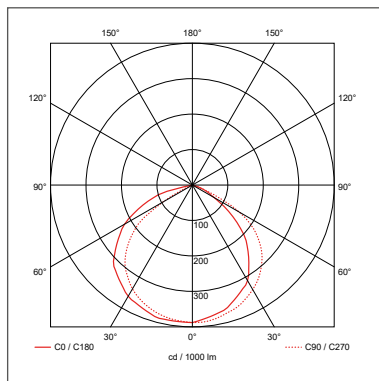

Dimming Information

Dimmable	No

OVIA Limited, Scolmore House, Mariner, Lichfield Road Industrial Estate,
Tamworth, Staffordshire, B79 7UL United Kingdom
T: +44 (0)1827 300640
E: sales@oviaUK.com | W: oviaUK.com

Catalogue

Section

DoC

Installation