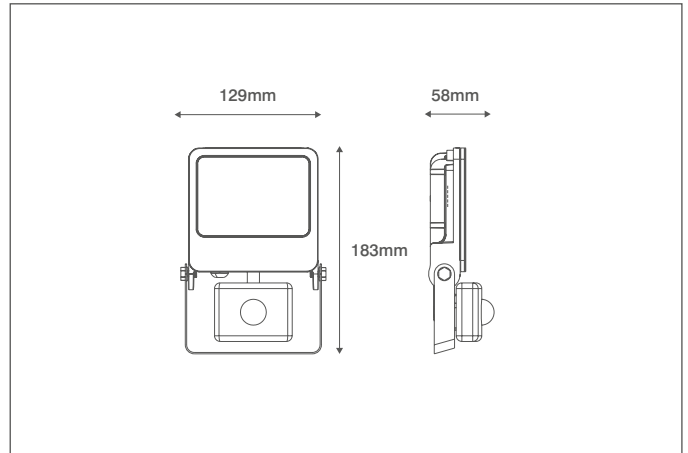

## Technical Specification

Product Code: OV10120BKWWPIR

Luckinslive 407973468

Description: 20W LED Floodlight With PIR IP65 WW Black

### General Information

|                     |  |
|---------------------|--|
| Dimensions (mm)     | 129 (W) x 58 (D) x 183 (H)                               |
| Materials           | Body: Powder Coated Aluminium; Diffuser: Prismatic Glass |
| Colour              | Black (RAL9004)  |
| Product Weight (Kg) | 0.44   |
| Ingress Protection  | IP65   |
| Impact Rating (IK)  | 06   |
| Warranty (Years)    | 3  |