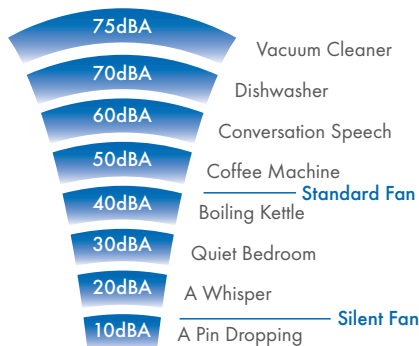

## Silent Fan Axial Bathroom/Toilet Fan

The new Silent Fan Range from Vent-Axia not only delivers stylish and silent ventilation without compromise on performance, but now comes with even more features and more model options providing flexibility when choosing the right fan.