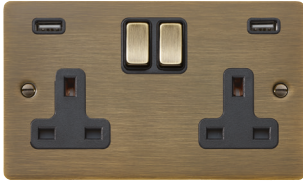

## USB Power Sockets

89 SS2USBULT AB-B

84 SS2USBULT SS-W

Plate Colour	Insert Finish/ Surround Colour		
		1 gang 13A Single Pole Switched Socket with 1 USB Outlet 1x2.1A	2 gang 13A Double Pole Switched Socket with 2 USB Outlet 2x2.4A (4.8A Total)
Antique Brass	Antique Brass/Black	89 SS1USB AB-B	89 SS2USBULT AB-B
Black Nickel	Black Nickel/Black	88 SS1USB BK-B	88 SS2USBULT BK-B
Bright Chrome	Bright Chrome/Black	87 SS1USB BC-B	87 SS2USBULT BC-B
Bright Chrome	Bright Chrome/White	87 SS1USB BC-W	87 SS2USBULT BC-W
Bright Steel	Bright Chrome/Black	83 SS1USB BC-B	83 SS2USBULT BC-B
Bright Steel	Bright Chrome/White	83 SS1USB BC-W	83 SS2USBULT BC-W
Gloss White	White/White	80 SS1USB WH-W	80 SS2USBULT WH-W
Matt Black	Black/Black	8MB SS1USB BL-B	8MB SS2USBULT BL-B
Matt White	White/White	8MW SS1USB WH-W	8MW SS2USBULT WH-W
Polished Brass	Polished Brass/Black	81 SS1USB PB-B	81 SS2USBULT PB-B
Polished Brass	Polished Brass/White	81 SS1USB PB-W	81 SS2USBULT PB-W
Richmond Bronze	Black/Black	8RB SS1USB BL-B	8RB SS2USBULT BL-B
Satin Brass	Satin Brass/Black	82 SS1USB SB-B	82 SS2USBULT SB-B
Satin Brass	Satin Brass/White	82 SS1USB SB-W	82 SS2USBULT SB-W
Satin Chrome	Satin Chrome/Black	86 SS1USB SC-B	86 SS2USBULT SC-B
Satin Chrome	Satin Chrome/White	86 SS1USB SC-W	86 SS2USBULT SC-W
Satin Steel	Satin Steel/Black	84 SS1USB SS-B	84 SS2USBULT SS-B
Satin Steel	Satin Steel/White	84 SS1USB SS-W	84 SS2USBULT SS-W
	<b>Nominal Size:</b>	86.0mm x 86.0mm	146.0mm x 86.0mm
	<b>Minimum Wall Box Depth:</b>	35mm	35mm
	<b>Technical Insert Ref:</b>	SS1USBX1	SS2USBX2ULT

Insert Surround Colour Key: (-B) Black, (-W) White