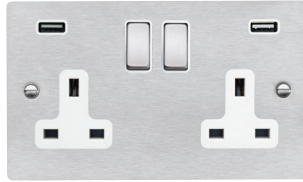

## USB Power Sockets

89 SS2USBULT AB-B

84 SS2USBULT SS-W

Plate Colour	Insert Finish/ Surround Colour		
		1 gang 13A Single Pole Switched Socket with 1 USB Outlet 1x2.1A	2 gang 13A Double Pole Switched Socket with 2 USB Outlet 2x2.4A (4.8A Total)
Antique Brass	Antique Brass/Black	89 SS1USB AB-B	89 SS2USBULT AB-B
Black Nickel	Black Nickel/Black	88 SS1USB BK-B	88 SS2USBULT BK-B
Bright Chrome	Bright Chrome/Black	87 SS1USB BC-B	87 SS2USBULT BC-B
Bright Chrome	Bright Chrome/White	87 SS1USB BC-W	87 SS2USBULT BC-W
Bright Steel	Bright Chrome/Black	83 SS1USB BC-B	83 SS2USBULT BC-B
Bright Steel	Bright Chrome/White	83 SS1USB BC-W	83 SS2USBULT BC-W
Gloss White	White/White	80 SS1USB WH-W	80 SS2USBULT WH-W
Matt Black	Black/Black	8MB SS1USB BL-B	8MB SS2USBULT BL-B
Matt White	White/White	8MW SS1USB WH-W	8MW SS2USBULT WH-W
Polished Brass	Polished Brass/Black	81 SS1USB PB-B	81 SS2USBULT PB-B
Polished Brass	Polished Brass/White	81 SS1USB PB-W	81 SS2USBULT PB-W
Richmond Bronze	Black/Black	8RB SS1USB BL-B	8RB SS2USBULT BL-B
Satin Brass	Satin Brass/Black	82 SS1USB SB-B	82 SS2USBULT SB-B
Satin Brass	Satin Brass/White	82 SS1USB SB-W	82 SS2USBULT SB-W
Satin Chrome	Satin Chrome/Black	86 SS1USB SC-B	86 SS2USBULT SC-B
Satin Chrome	Satin Chrome/White	86 SS1USB SC-W	86 SS2USBULT SC-W
Satin Steel	Satin Steel/Black	84 SS1USB SS-B	84 SS2USBULT SS-B
Satin Steel	Satin Steel/White	84 SS1USB SS-W	84 SS2USBULT SS-W
	<b>Nominal Size:</b>	86.0mm x 86.0mm	146.0mm x 86.0mm
	<b>Minimum Wall Box Depth:</b>	35mm	35mm
	<b>Technical Insert Ref:</b>	SS1USBX1	SS2USBX2ULT

Insert Surround Colour Key: (-B) Black, (-W) White