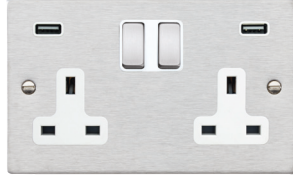

77 SS1USB BC-B

74 SS2USBULT SS-W

76 SS2USBC SC-B

1 gang 13A Single Pole Switched Socket with 1 USB Outlet 1x2.1A

2 gang 13A Double Pole Switched Socket with 2 USB Outlet 2x2.4A (4.8A Total)

2 gang 13A Double Pole Switched Socket with 1 USB Outlet + 1 USB Type C Outlet 2x2.4A (4.8A Total)

Plate Finish	Insert Finish/ Surround Colour			
Antique Brass	Antique Brass/Black	79 SS1USB AB-B	79 SS2USBULT AB-B	79 SS2USBC AB-B
Black Nickel	Black Nickel/Black	78 SS1USB BK-B	78 SS2USBULT BK-B	78 SS2USBC BK-B
Bright Chrome	Bright Chrome/Black	77 SS1USB BC-B	77 SS2USBULT BC-B	77 SS2USBC BC-B
Bright Chrome	Bright Chrome/White	77 SS1USB BC-W	77 SS2USBULT BC-W	77 SS2USBC BC-W
Bright Steel	Bright Chrome/Black	73 SS1USB BC-B	73 SS2USBULT BC-B	73 SS2USBC BC-B
Bright Steel	Bright Chrome/White	73 SS1USB BC-W	73 SS2USBULT BC-W	73 SS2USBC BC-W
Gloss White	White/White	70 SS1USB WH-W	70 SS2USBULT WH-W	70 SS2USBC WH-W
Matt Black	Black/Black	7MB SS1USB BL-B	7MB SS2USBULT BL-B	7MB SS2USBC BL-B
Matt White	White/White	7MW SS1USB WH-W	7MW SS2USBULT WH-W	7MW SS2USBC WH-W
Polished Brass	Polished Brass/Black	71 SS1USB PB-B	71 SS2USBULT PB-B	71 SS2USBC PB-B
Polished Brass	Polished Brass/White	71 SS1USB PB-W	71 SS2USBULT PB-W	71 SS2USBC PB-W
Richmond Bronze	Black/Black	7RB SS1USB BL-B	7RB SS2USBULT BL-B	7RB SS2USBC BL-B
Satin Brass	Satin Brass/Black	72 SS1USB SB-B	72 SS2USBULT SB-B	72 SS2USBC SB-B
Satin Brass	Satin Brass/White	72 SS1USB SB-W	72 SS2USBULT SB-W	72 SS2USBC SB-W
Satin Chrome	Satin Chrome/Black	76 SS1USB SC-B	76 SS2USBULT SC-B	76 SS2USBC SC-B
Satin Chrome	Satin Chrome/White	76 SS1USB SC-W	76 SS2USBULT SC-W	76 SS2USBC SC-W
Satin Steel	Satin Steel/Black	74 SS1USB SS-B	74 SS2USBULT SS-B	74 SS2USBC SS-B
Satin Steel	Satin Steel/White	74 SS1USB SS-W	74 SS2USBULT SS-W	74 SS2USBC SS-W
	Nominal Size:	88.0mm x 88.0mm	144.5mm x 88.0mm	144.5mm x 88.0mm
	Minimum Wall Box Depth:	35mm	35mm	35mm
	Technical Insert Ref:	SS1USBX1	SS2USBX2ULT	SS2USBC

Insert Surround Colour Key: (-B) Black, (-W) White