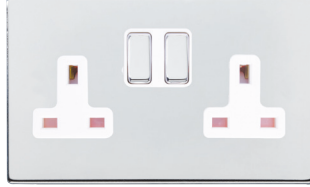

Hartland G2

Power Sockets

7G28 SS1 BK-B

7G27 SS2 BC-W

7G24 US5 B

7G28 SHS B

1 gang 13A Double Pole Switched Socket

2 gang 13A Double Pole Switched Socket

1 gang 5A Unswitched Socket

Dual Voltage Unswitched Shaver (Vertical Mounted)

Plate Finish	Insert Finish / Surround Colour	1 gang 13A Double Pole Switched Socket	2 gang 13A Double Pole Switched Socket	1 gang 5A Unswitched Socket	Dual Voltage Unswitched Shaver (Vertical Mounted)
Antique Brass	Antique Brass/Black	7G29 SS1 AB-B	7G29 SS2 AB-B	-	-
Antique Brass	Black/Black	-	-	7G29 US5 B	7G29 SHS B
Black Nickel	Black Nickel/Black	7G28 SS1 BK-B	7G28 SS2 BK-B	7G28 US5 B	7G28 SHS B
Bright Chrome	Bright Chrome/Black	7G27 SS1 BC-B	7G27 SS2 BC-B	-	-
Bright Chrome	Bright Chrome/White	7G27 SS1 BC-W	7G27 SS2 BC-W	-	-
Bright Chrome	Black/Black	-	-	7G27 US5 B	7G27 SHS B
Bright Chrome	Bright Chrome/Quartz Grey	7G27 SS1 BC-QG	7G27 SS2 BC-QG	-	-
Bright Chrome	Quartz Grey	-	-	7G27 US5 QG	-
Bright Chrome	White/White	-	-	7G27 US5 W	7G27 SHS W
Matt Black	Black/Black	7G2MB SS1 BL-B	7G2MB SS2 BL-B	7G2MB US5 B	7G2MB SHS B
Matt White	White/White	7G2MW SS1 WH-W	7G2MW SS2 WH-W	7G2MW US5 W	7G2MW SHS W
Richmond Bronze	Black/Black	7G2RB SS1 BL-B	7G2RB SS2 BL-B	7G2RB US5 B	7G2RB SHS B
Satin Stainless	Black/Black	-	-	7G24 US5 B	7G24 SHS B
Satin Stainless	Satin Stainless/Black	7G24 SS1 SS-B	7G24 SS2 SS-B	-	-
Satin Stainless	Satin Stainless/Quartz Grey	7G24 SS1SS-QG	7G24 SS2SS-QG	-	-
Satin Stainless	Quartz Grey	-	-	7G24 US5 QG	-
Satin Stainless	Satin Stainless/White	7G24 SS1 SS-W	7G24 SS2 SS-W	-	-
Satin Stainless	White/White	-	-	7G24 US5 W	7G24 SHS W
	Nominal Size:	87.4mm x 87.4mm	144.4mm x 87.4mm	87.4mm x 87.4mm	144.4 x 87.4mm
	Minimum Wall Box Depth:	35mm	35mm	35mm	47mm
	Technical Insert Ref:	SS1	SS2	US5	SHS

Insert Surround Colour Key: (-B) Black, (-W) White, (-QG) Quartz Grey