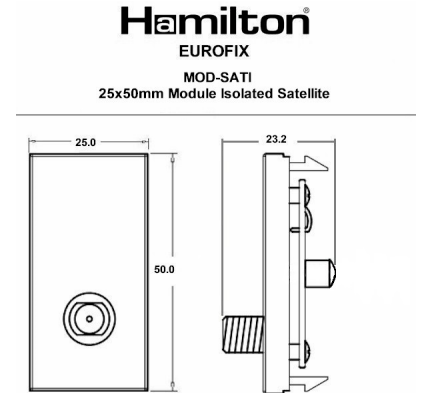

MOD-SATIQQ

EuroFix | EUROFIX RANGE | Television Coaxial Sockets Modules

Item Image

Wiring

Dimensions

Primary Range	EuroFix
Insert Type	25x50mm Module Isolated Satellite
Insert Colour	Quartz Grey
EAN13 Barcode	5017504090760
Commodity Code	85367000
Luckins TSI	407776830
Dimensions(Nominal)	Module: Height = Width = Depth =
Weight	27 GR
Switched Poles	N/A
Current Rating	n/a
IP Rating	IP2XD
Contact Gap Minimum	N/A
Earth Terminal Capacity 1	5x1mm ²
Earth Terminal Capacity 2	4 x 1.5mm ²
Earth Terminal Capacity 3	3 x 2.5mm ²
Earth Terminal Capacity 4	1 x 4mm ² Multi-strand
Earth Terminal Capacity 5	1 x 6mm ²
Product Class 1	Must be earthed (ref BS7671 415.2.1)
Ambient Operating Temperature	-5° to +40°C
Recommended Location	Internal Use Only
Maximum Installation Altitude	2000m
Standard/Approval	BS 5733
Additional Notes	Note Mains operated and extra low voltage products must not be installed in the same face plate aperture. When installing within the same back box a suitable phase barriers MUST be used to separate the two voltages. See BS 7671 Wiring regulations for further details.