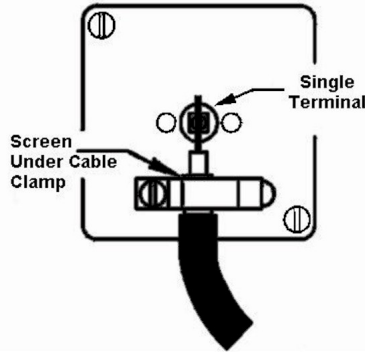

MOD-SATIQQ

EuroFix | EUROFIX RANGE | Television Coaxial Sockets Modules

Item Image

Wiring

Dimensions

Primary Range	EuroFix
Insert Type	25x50mm Module Isolated Satellite
Insert Colour	Quartz Grey
EAN13 Barcode	5017504090760
Commodity Code	85367000
Luckins TSI	407776830
Dimensions(Nominal)	Module: Height = Width = Depth =
Weight	27 GR
Switched Poles	N/A
Current Rating	n/a
IP Rating	IP2XD
Contact Gap Minimum	N/A
Earth Terminal Capacity 1	5x1mm ²
Earth Terminal Capacity 2	4 x 1.5mm ²
Earth Terminal Capacity 3	3 x 2.5mm ²
Earth Terminal Capacity 4	1 x 4mm ² Multi-strand
Earth Terminal Capacity 5	1 x 6mm ²
Product Class 1	Must be earthed (ref BS7671 415.2.1)
Ambient Operating Temperature	-5° to +40°C
Recommended Location	Internal Use Only
Maximum Installation Altitude	2000m
Standard/Approval	BS 5733
Additional Notes	Note Mains operated and extra low voltage products must not be installed in the same face plate aperture. When installing within the same back box a suitable phase barriers MUST be used to separate the two voltages. See BS 7671 Wiring regulations for further details.