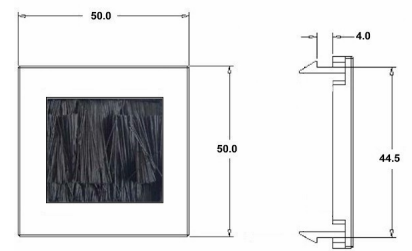

MOD-50TIDYW

EuroFix | EUROFIX RANGE | Cable Tidy Modules

Item Image

Wiring

Dimensions

Hamilton®
EUROFIX
MOD-TIDY
50x50mm Module Cable Tidy

Primary Range	EuroFix	
Insert Type	50x50mm Module Cable Tidy	
Insert Colour	White	
EAN13 Barcode	5017504068172	
Commodity Code	39206100	
Luckins TSI	402452829	
Dimensions(Nominal)	Module: Height = Width = Depth =	
Weight	12 GR	
Current Rating	n/a	
Standard/Approval	N/A	
Additional Notes	Note Mains operated and extra low voltage products must not be installed in the same face plate aperture. When installing within the same back box a suitable phase barriers MUST be used to separate the two voltages. See BS 7671 Wiring regulations for further details.	
All products listed conform to current British or European standard and the product information is correct at the time of going to press.	All accessories are manufactured under an accredited BS EN ISO 9001 : 2015 Quality Management System.	It is the policy of the company to improve products as part of our development programme. Therefore, we reserve the right to alter designs and dimensions without prior notice.
Illustrations and diagrams are reproduced within the limitations of reproduction and printing process and are not binding.	Due to manufacturing processes we cannot guarantee an exact colour match and shadings of of certain finishes.	Correct as at 21 April 2022 02:54 PM E&OE