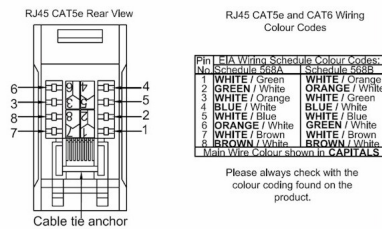

MOD-J45-C6QG

EuroFix | EUROFIX RANGE | Telephone and Data Outlets Modules

Item Image

Wiring

Dimensions

Hamilton®
EUROFIX
MOD-J45-C6
25x50mm Module RJ45 CAT 6 Outlet - Unshielded

| | |
|-------------------------------|---|
| Primary Range | EuroFix |
| Insert Type | 25x50mm Module RJ45 CAT 6 Outlet - Unshielded |
| Insert Colour | Quartz Grey |
| EAN13 Barcode | 5017504090753 |
| Commodity Code | 85176990 |
| Luckins TSI | 407776814 |
| Dimensions(Nominal) | Module: Height = Width = Depth = |
| Weight | 17 GR |
| Switched Poles | N/A |
| Current Rating | n/a |
| IP Rating | IP2XD |
| Contact Gap Minimum | N/A |
| Earth Terminal Capacity 1 | 5x1mm ² |
| Earth Terminal Capacity 2 | 4x1.5mm ² |
| Earth Terminal Capacity 3 | 3x2.5mm ² |
| Earth Terminal Capacity 4 | 1 x 4mm ² Multi-Strand |
| Earth Terminal Capacity 5 | 1x6mm ² |
| Product Class 1 | Must be earthed (ref BS7671 415.2.1) |
| Ambient Operating Temperature | -5° to +40°C |
| Recommended Location | Internal Use Only |
| Maximum Installation Altitude | 2000m |
| Standard/Approval | N/A |
| Additional Notes | Note Mains operated and extra low voltage products must not be installed in the same face plate aperture. When installing within the same back box a suitable phase barriers MUST be used to separate the two voltages. See BS 7671 Wiring regulations for further details. |