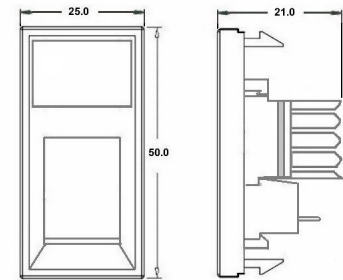

MOD-J45-C6QG

EuroFix | EUROFIX RANGE | Telephone and Data Outlets Modules

Item Image

Wiring

Dimensions

Hamilton®
EUROFIX
MOD-J45-C6
25x50mm Module RJ45 CAT 6 Outlet - Unshielded

| | |
|-------------------------------|---|
| Primary Range | EuroFix |
| Insert Type | 25x50mm Module RJ45 CAT 6 Outlet - Unshielded |
| Insert Colour | Quartz Grey |
| EAN13 Barcode | 5017504090753 |
| Commodity Code | 85176990 |
| Luckins TSI | 407776814 |
| Dimensions(Nominal) | Module: Height = Width = Depth = |
| Weight | 17 GR |
| Switched Poles | N/A |
| Current Rating | n/a |
| IP Rating | IP2XD |
| Contact Gap Minimum | N/A |
| Earth Terminal Capacity 1 | 5x1mm ² |
| Earth Terminal Capacity 2 | 4x1.5mm ² |
| Earth Terminal Capacity 3 | 3x2.5mm ² |
| Earth Terminal Capacity 4 | 1 x 4mm ² Multi-Strand |
| Earth Terminal Capacity 5 | 1x6mm ² |
| Product Class 1 | Must be earthed (ref BS7671 415.2.1) |
| Ambient Operating Temperature | -5° to +40°C |
| Recommended Location | Internal Use Only |
| Maximum Installation Altitude | 2000m |
| Standard/Approval | N/A |
| Additional Notes | Note Mains operated and extra low voltage products must not be installed in the same face plate aperture. When installing within the same back box a suitable phase barriers MUST be used to separate the two voltages. See BS 7671 Wiring regulations for further details. |