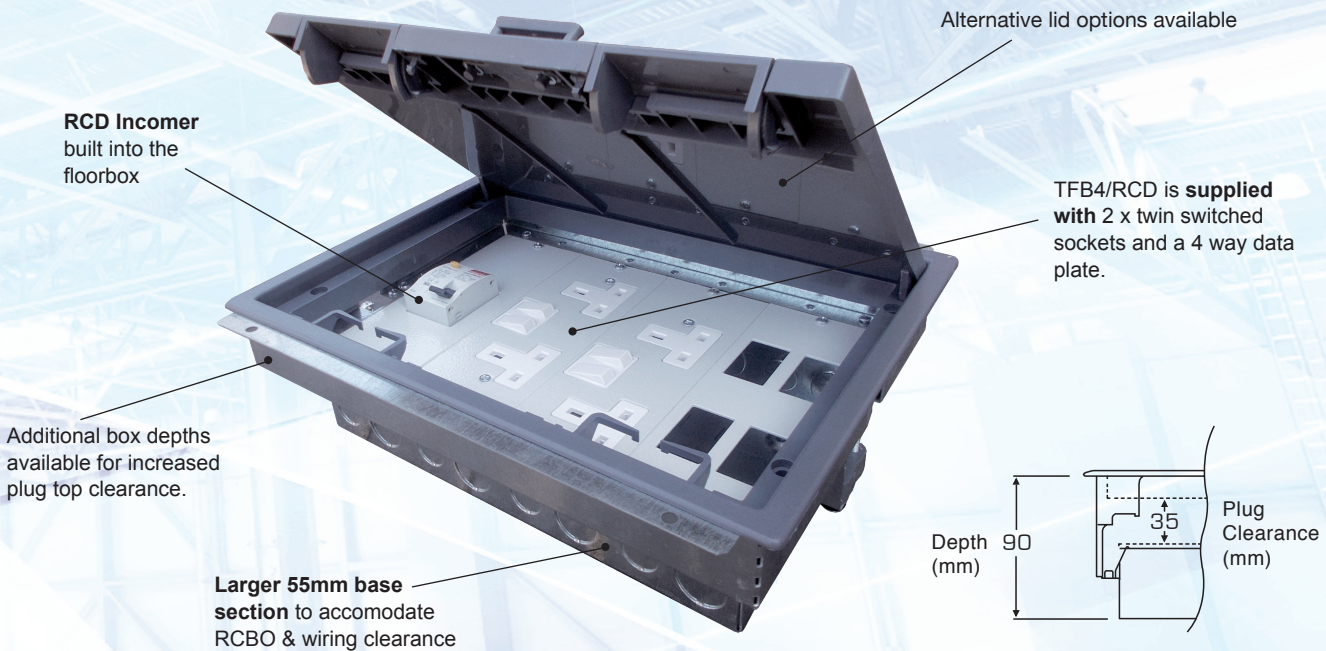

TFB4 Cavity Floor Boxes

TFB4/64

20mm knockouts only on TFB3/64, as this Slim floorbox is designed for installation where space is limited

TFB4/76

Floor box manufactured from galvanised steel

TFB4/80

Suitable for carpeted floors only with standard Frame & Lid

TFB4/86

Frame & lid moulded from high impact polycarbonate (RAL7031)

Specifications TFB4 Range

- Floor box manufactured from galvanised steel
- 20 & 25mm knockouts to accept flexible conduit
- Frame & lid moulded from high impact polycarbonate (RAL7031)
- Galvanised lid insert for strength
- Easy grip recessed lifting handle
- Clean Earth Sockets available
- Compact design 303 x 221mm floor cut-out
- Clamp fixing for fast installation
- Large range of accessory plates, colour equivalent: RAL7035
- Suitable for carpeted floors only with standard Frame & Lid
- ABS Plastic Frame & Lid Load Test 550 KG
- Steel Frame & Lid Load Test 740 KG

Note: Due to our policy of continuous improvement, Tass Cable Management Ltd reserve the right to change product specifications without notice.

TFB4 Cavity Floor Boxes

Model	Description	Depth	Plug Clearance	Frame & Lid	Plate Size	Floor Cutout
TFB4/64	4 Compt Cavity Floorbox	64mm	24mm	313 x 230mm	185 x 68mm	303 x 221mm
TFB4/76	4 Compt Cavity Floorbox	76mm	25mm	313 x 230mm	185 x 68mm	303 x 221mm
TFB4/80	4 Compt Cavity Floorbox	80mm	30mm	313 x 230mm	185 x 68mm	303 x 221mm
TFB4/86	4 Compt Cavity Floorbox	86mm	36mm	313 x 230mm	185 x 68mm	303 x 221mm
TFB4/120	4 Compt Cavity Floorbox	120mm	70mm	313 x 230mm	185 x 68mm	303 x 221mm

TFB4 RCD Protected Cavity Floor Box

Model	Description	Depth	Clearance	Frame & Lid	Plates Size	Floor Cutout
TFB4/RCD	4 Compt RCD Cavity Floorbox	90mm	35mm	313 x 230mm	185 x 68mm	303 x 221mm

Note: Data, voice and audio visual modules are sold separately, see pages 48-49 for details.