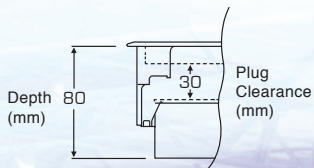

TFB4/80

Suitable for carpeted floors only with standard Frame & Lid