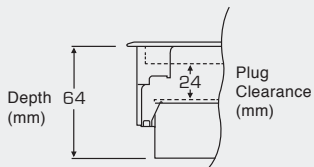

TFB4 Cavity Floor Boxes

TFB4/64

20mm knockouts only on TFB3/64, as this Slim floorbox is designed for installation where space is limited

TFB4/76

Floor box manufactured from galvanised steel

TFB4/80

Suitable for carpeted floors only with standard Frame & Lid

TFB4/86

Frame & lid moulded from high impact polycarbonate (RAL7031)

Specifications TFB4 Range

- Floor box manufactured from galvanised steel
- 20 & 25mm knockouts to accept flexible conduit
- Frame & lid moulded from high impact polycarbonate (RAL7031)
- Galvanised lid insert for strength
- Easy grip recessed lifting handle
- Clean Earth Sockets available
- Compact design 303 x 221mm floor cut-out
- Clamp fixing for fast installation
- Large range of accessory plates, colour equivalent: RAL7035
- Suitable for carpeted floors only with standard Frame & Lid
- ABS Plastic Frame & Lid Load Test 550 KG
- Steel Frame & Lid Load Test 740 KG

Note: Due to our policy of continuous improvement, Tass Cable Management Ltd reserve the right to change product specifications without notice.

TFB4 Cavity Floor Boxes

Model	Description	Depth	Plug Clearance	Frame & Lid	Plate Size	Floor Cutout
TFB4/64	4 Compt Cavity Floorbox	64mm	24mm	313 x 230mm	185 x 68mm	303 x 221mm
TFB4/76	4 Compt Cavity Floorbox	76mm	25mm	313 x 230mm	185 x 68mm	303 x 221mm
TFB4/80	4 Compt Cavity Floorbox	80mm	30mm	313 x 230mm	185 x 68mm	303 x 221mm
TFB4/86	4 Compt Cavity Floorbox	86mm	36mm	313 x 230mm	185 x 68mm	303 x 221mm
TFB4/120	4 Compt Cavity Floorbox	120mm	70mm	313 x 230mm	185 x 68mm	303 x 221mm

TFB4 RCD Protected Cavity Floor Box

Model	Description	Depth	Clearance	Frame & Lid	Plates Size	Floor Cutout
TFB4/RCD	4 Compt RCD Cavity Floorbox	90mm	35mm	313 x 230mm	185 x 68mm	303 x 221mm

Note: Data, voice and audio visual modules are sold separately, see pages 48-49 for details.