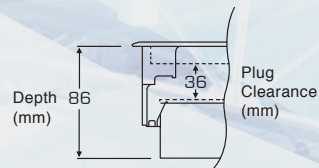

TFB4 Cavity Floor Boxes

TFB4/64

20mm knockouts only on TFB3/64, as this Slim floorbox is designed for installation where space is limited

TFB4/76

Floor box manufactured from galvanised steel

TFB4/80

Suitable for carpeted floors only with standard Frame & Lid

TFB4/86

Frame & lid moulded from high impact polycarbonate (RAL7031)

Specifications TFB4 Range

- Floor box manufactured from galvanised steel
- 20 & 25mm knockouts to accept flexible conduit
- Frame & lid moulded from high impact polycarbonate (RAL7031)
- Galvanised lid insert for strength
- Easy grip recessed lifting handle
- Clean Earth Sockets available
- Compact design 303 x 221mm floor cut-out
- Clamp fixing for fast installation
- Large range of accessory plates, colour equivalent: RAL7035
- Suitable for carpeted floors only with standard Frame & Lid
- ABS Plastic Frame & Lid Load Test 550 KG
- Steel Frame & Lid Load Test 740 KG

Note: Due to our policy of continuous improvement, Tass Cable Management Ltd reserve the right to change product specifications without notice.

TFB4 Cavity Floor Boxes

Model	Description	Depth	Plug Clearance	Frame & Lid	Plate Size	Floor Cutout
TFB4/64	4 Compt Cavity Floorbox	64mm	24mm	313 x 230mm	185 x 68mm	303 x 221mm
TFB4/76	4 Compt Cavity Floorbox	76mm	25mm	313 x 230mm	185 x 68mm	303 x 221mm
TFB4/80	4 Compt Cavity Floorbox	80mm	30mm	313 x 230mm	185 x 68mm	303 x 221mm
TFB4/86	4 Compt Cavity Floorbox	86mm	36mm	313 x 230mm	185 x 68mm	303 x 221mm
TFB4/120	4 Compt Cavity Floorbox	120mm	70mm	313 x 230mm	185 x 68mm	303 x 221mm

TFB4 RCD Protected Cavity Floor Box

Model	Description	Depth	Clearance	Frame & Lid	Plates Size	Floor Cutout
TFB4/RCD	4 Compt RCD Cavity Floorbox	90mm	35mm	313 x 230mm	185 x 68mm	303 x 221mm

Note: Data, voice and audio visual modules are sold separately, see pages 48-49 for details.