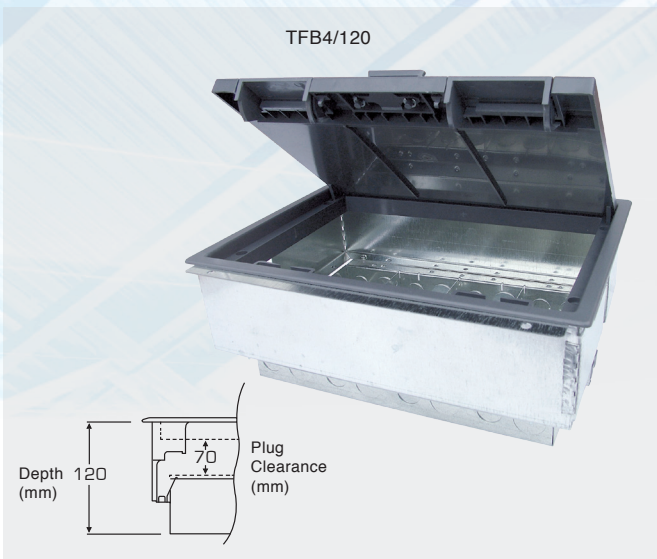

TFB4 Cavity Floor Boxes

TFB4/64

20mm knockouts only on TFB3/64, as this Slim floorbox is designed for installation where space is limited

TFB4/76

Floor box manufactured from galvanised steel

TFB4/80

Suitable for carpeted floors only with standard Frame & Lid

TFB4/86

Frame & lid moulded from high impact polycarbonate (RAL7031)

Specifications TFB4 Range

- Floor box manufactured from galvanised steel
- 20 & 25mm knockouts to accept flexible conduit
- Frame & lid moulded from high impact polycarbonate (RAL7031)
- Galvanised lid insert for strength
- Easy grip recessed lifting handle
- Clean Earth Sockets available
- Compact design 303 x 221mm floor cut-out
- Clamp fixing for fast installation
- Large range of accessory plates, colour equivalent: RAL7035
- Suitable for carpeted floors only with standard Frame & Lid
- ABS Plastic Frame & Lid Load Test 550 KG
- Steel Frame & Lid Load Test 740 KG

Note: Due to our policy of continuous improvement, Tass Cable Management Ltd reserve the right to change product specifications without notice.

TFB4 Cavity Floor Boxes

Model	Description	Depth	Plug Clearance	Frame & Lid	Plate Size	Floor Cutout
TFB4/64	4 Compt Cavity Floorbox	64mm	24mm	313 x 230mm	185 x 68mm	303 x 221mm
TFB4/76	4 Compt Cavity Floorbox	76mm	25mm	313 x 230mm	185 x 68mm	303 x 221mm
TFB4/80	4 Compt Cavity Floorbox	80mm	30mm	313 x 230mm	185 x 68mm	303 x 221mm
TFB4/86	4 Compt Cavity Floorbox	86mm	36mm	313 x 230mm	185 x 68mm	303 x 221mm
TFB4/120	4 Compt Cavity Floorbox	120mm	70mm	313 x 230mm	185 x 68mm	303 x 221mm

TFB4 RCD Protected Cavity Floor Box

Model	Description	Depth	Clearance	Frame & Lid	Plates Size	Floor Cutout
TFB4/RCD	4 Compt RCD Cavity Floorbox	90mm	35mm	313 x 230mm	185 x 68mm	303 x 221mm

Note: Data, voice and audio visual modules are sold separately, see pages 48-49 for details.