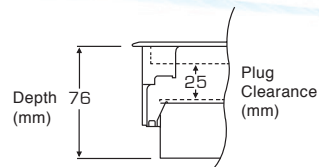

TFB4/76

Floor box manufactured from galvanised steel