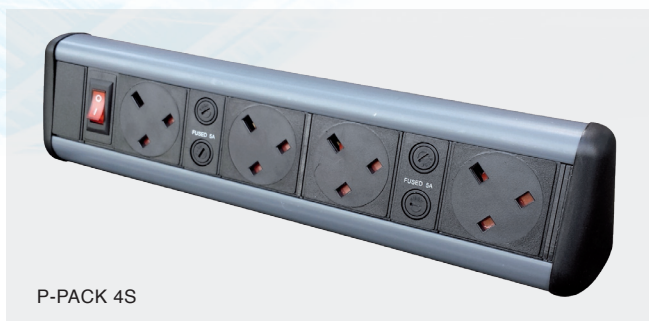

Desktop Power

Specification

DESKTOP POWER / DATA

- Contoured Dark Grey Body with Desk Fixing Clamps
- Complies with BS6396: 2002
- Individually Fused 5A Sockets
- Cat6 Data Couplers (model dependent)
- Master On/Off Neon Switch
- Power cords fitted with UK Plug available in various lengths are sold separately