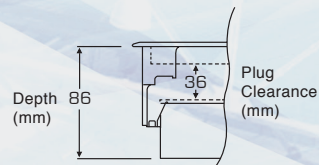

TFB3/80
(RCD COMPATIBLE)

TFB3/80 (RCD) is compatible with an RCD socket

45mm base section specifically designed for use with RCD sockets.

TFB3/86

Frame & lid moulded from high impact polycarbonate (RAL7031)

Specifications TFB3 Range

- Floor box manufactured from galvanised steel
- 20 & 25mm knockouts to accept flexible conduit
- Frame & lid moulded from high impact polycarbonate (RAL7031)
- Galvanised lid insert for strength
- Easy grip recessed lifting handle
- Clean Earth Sockets available
- Compact design 303 x 221mm floor cut-out
- Clamp fixing for fast installation
- Large range of accessory plates, colour equivalent: RAL7035
- Suitable for carpeted floors only with standard Frame & Lid
- ABS Plastic Frame & Lid Load Test 550 KG
- Steel Frame & Lid Load Test 740 KG