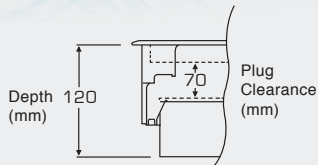

TFB3 Cavity Floor Boxes

TFB3/120

Standard depth 120 mm designed to accept standard accessory plates from electrical wholesalers

Model	Description	Depth	Plug Clearance	Frame & Lid	Plate Size	Floor Cutout
TFB3/64	3 Compt Cavity Floorbox	64mm	24mm	313 x 230mm	185 x 89mm	303 x 221mm
TFB3/76	3 Compt Cavity Floorbox	76mm	25mm	313 x 230mm	185 x 89mm	303 x 221mm
TFB3/80 (RCD)	3 Compt Cavity Floorbox	80mm	26mm	313 x 230mm	185 x 89mm	303 x 221mm
TFB3/86	3 Compt Cavity Floorbox	86mm	36mm	313 x 230mm	185 x 89mm	303 x 221mm
TFB3/120	3 Compt Cavity Floorbox	120mm	70mm	313 x 230mm	185 x 89mm	303 x 221mm

Note: Accessory Plates ST0286, ST0286/IFM, ST0287, ST0287/FM & ST0291/RCD not suitable for boxes below 80mm depth due to plug top and wiring clearance.