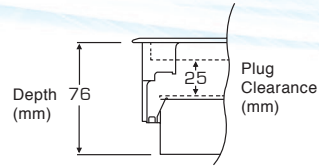

TFB3/76

Floor box manufactured from galvanised steel

Suitable for carpeted floors only with standard Frame & Lid