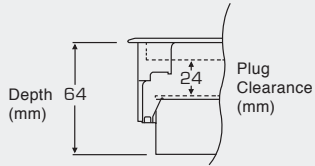

TFB3 Cavity Floor Boxes

TFB3/64

20mm knockouts only on TFB3/64, as this Slim floorbox is designed for installation where space is limited