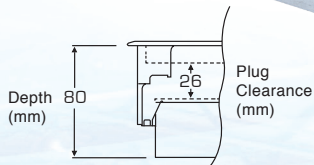

TFB3/80
(RCD COMPATIBLE)

TFB3/80 (RCD) is compatible with an RCD socket

45mm base section specifically designed for use with RCD sockets.

TFB3/86

Frame & lid moulded from high impact polycarbonate (RAL7031)