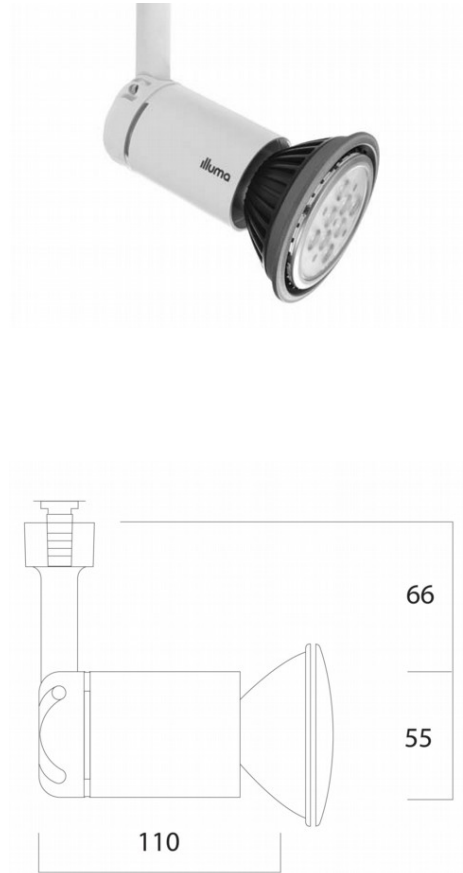

Range Name:	Topspot
Product Type:	Spotlights
Description:	Topspot-E27 R60 - R63 - R80 - PAR20 - E27 PAR30 - PAR 38-White-Surface Mounting Plate
Product Code:	T410-WH

Body Colour:	White
Mounting:	Surface Mounted
Track Adaptor:	Surface - Surface Mounting Plate
Pendant Stem Length(mm):	-
Environment:	Interior
Size(mm)	110 x 55 x 121
Cut Out(mm):	-
Recessed Depth(mm):	-
Vertical Tilt(°):	90°
Horizontal Rotation(°):	355°
Light Source:	Multi Source
Lamp Type:	E27 R60 - R63 - R80 - PAR20 - E27 PAR30 - PAR 38
Lamp Included:	No
Lamp Base:	E27
Lamp Life(Hours):	-
Lumen Output(lm):	-
Colour Temperature(k):	--
CRI(Ra):	-
Beam Angle(°):	-
Voltage(V):	230VAC
Total System Power(W):	-
Lamp Current(A):	-
Power Factor:	-
Luminaire Efficacy(lm/W):	-
Class:	Class 2
Gear:	-
EAN Code:	5030785007609
Dimmability:	-
Emergency:	-
IP Rating:	IP20
Weight(kg):	0.2kg
Housing Material:	Plastic
Material Finish:	Natural
Guarantee:	5 Year Guarantee

Images, line drawings and measurements illustrated may, in some cases be approximate and for guidance only. Colour finishes will be maintained as accurately as possible but matching cannot be guaranteed.