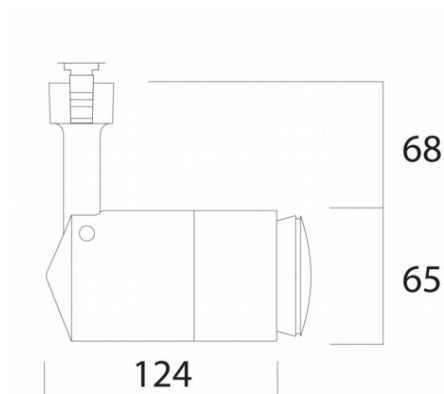

Range Name:	Rocket
Product Type:	Spotlights
Product Code:	T426-BL

Body Colour:	Black
Mounting:	Surface Mounted
Track Adaptor:	Surface - Surface Mounting Plate
Pendant Stem Length(mm):	-
Vertical Mount:	-
Environment:	Interior
Size(mm)	124 x 65 x 133
Cut Out(mm):	-
Recessed Depth(mm):	-
Vertical Tilt(°):	90°
Horizontal Rotation(°):	355°
Light Source:	Multi Source
Lamp Type:	E27 R60 - R63 - R80 - PAR20
Lamp Included:	No
Lamp Base:	E27
Lamp Life(Hours):	-
Lumen Output(lm):	-
Colour Temperature(k):	- -
CRI(Ra):	-
Beam Angle(°):	-
Voltage(V):	230VAC
Total System Power(W):	-
Lamp Current(A):	-
Power Factor:	-
Luminaire Efficacy(lm/W):	-
Class:	Class 2
Gear:	-
EAN Code:	5030785007814
Dimmability:	-
Emergency:	-
IP Rating:	IP20
Weight(kg):	0.3kg
Housing Material:	Plastic
Material Finish:	Powder Coated
Guarantee:	5 Year Guarantee

Images, line drawings and measurements illustrated may, in some cases be approximate and for guidance only. Colour finishes will be maintained as accurately as possible but matching cannot be guaranteed.