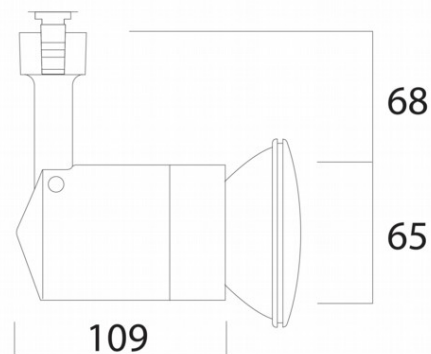

<b>Range Name:</b>	Rocket
<b>Product Type:</b>	Spotlights
<b>Product Code:</b>	T325-WH/S

<b>Body Colour:</b>	White
<b>Mounting:</b>	Track Mounted
<b>Track Adaptor:</b>	S - 1-Circuit Switched Track Adaptor
<b>Pendant Stem Length(mm):</b>	-
<b>Vertical Mount:</b>	-
<b>Environment:</b>	Interior
<b>Size(mm)</b>	109 x 65 x 133
<b>Cut Out(mm):</b>	-
<b>Recessed Depth(mm):</b>	-
<b>Vertical Tilt(°):</b>	90°
<b>Horizontal Rotation(°):</b>	355°
<b>Light Source:</b>	Multi Source
<b>Lamp Type:</b>	E27 PAR30
<b>Lamp Included:</b>	No
<b>Lamp Base:</b>	E27
<b>Lamp Life(Hours):</b>	-
<b>Lumen Output(lm):</b>	-
<b>Colour Temperature(k):</b>	- -
<b>CRI(Ra):</b>	-
<b>Beam Angle(°):</b>	-
<b>Voltage(V):</b>	230VAC
<b>Total System Power(W):</b>	-
<b>Lamp Current(A):</b>	-
<b>Power Factor:</b>	-
<b>Luminaire Efficacy(lm/W):</b>	-
<b>Class:</b>	Class 2
<b>Gear:</b>	-
<b>EAN Code:</b>	5030785041917
<b>Dimmability:</b>	-
<b>Emergency:</b>	-
<b>IP Rating:</b>	IP20
<b>Weight(kg):</b>	0.2kg
<b>Housing Material:</b>	Plastic
<b>Material Finish:</b>	Powder Coated
<b>Guarantee:</b>	5 Year Guarantee

Images, line drawings and measurements illustrated may, in some cases be approximate and for guidance only. Colour finishes will be maintained as accurately as possible but matching cannot be guaranteed.