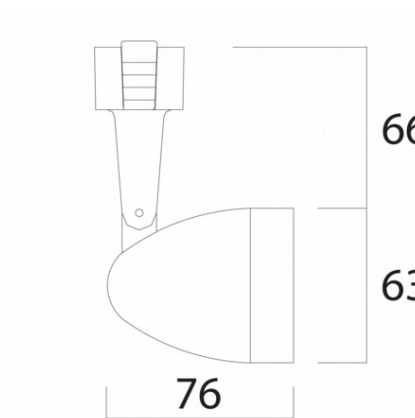

Range Name:	Lumapar
Product Type:	Spotlights
Product Code:	TM3410-SG/S

Body Colour:	Silver Grey
Mounting:	Track Mounted
Track Adaptor:	S - 1-Circuit Switched Track Adaptor
Pendant Stem Length(mm):	-
Vertical Mount:	-
Environment:	Interior
Size(mm)	76 x 63 x 129
Cut Out(mm):	-
Recessed Depth(mm):	-
Vertical Tilt(°):	90°
Horizontal Rotation(°):	355°
Light Source:	Multi Source
Lamp Type:	GU10 PAR16
Lamp Included:	No
Lamp Base:	GU10
Lamp Life(Hours):	-
Lumen Output(lm):	-
Colour Temperature(k):	- -
CRI(Ra):	-
Beam Angle(°):	-
Voltage(V):	230VAC
Total System Power(W):	-
Lamp Current(A):	-
Power Factor:	-
Luminaire Efficacy(lm/W):	-
Class:	Class 1
Gear:	-
EAN Code:	5030785042570
Dimmability:	-
Emergency:	-
IP Rating:	IP20
Weight(kg):	0.14kg
Housing Material:	Aluminium
Material Finish:	Powder Coated
Guarantee:	5 Year Guarantee

Images, line drawings and measurements illustrated may, in some cases be approximate and for guidance only. Colour finishes will be maintained as accurately as possible but matching cannot be guaranteed.