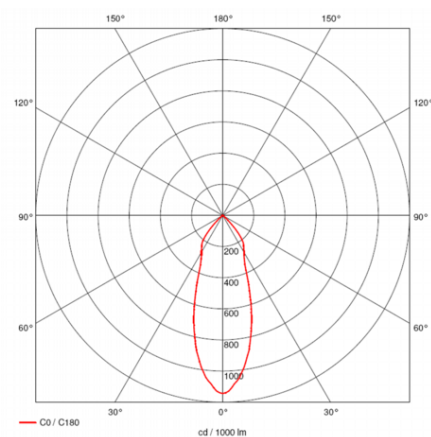

<b>Range Name:</b>	Marktrack LED
<b>Product Type:</b>	Spotlights
<b>Description:</b>	Marktrack LED-550lm-36°-Warm White-White
<b>Product Code:</b>	T3005536-WH/830

<b>Body Colour:</b>	White
<b>Mounting:</b>	Track Mounted
<b>Track Adaptor:</b>	-
<b>Pendant Stem Length(mm):</b>	-
<b>Environment:</b>	Interior
<b>Size(mm)</b>	72 x 50
<b>Cut Out(mm):</b>	-
<b>Recessed Depth(mm):</b>	-
<b>Vertical Tilt(°):</b>	90°
<b>Horizontal Rotation(°):</b>	355°
<b>Light Source:</b>	LED
<b>Lamp Type:</b>	CREE LED
<b>Lamp Included:</b>	In Built
<b>Lamp Base:</b>	-
<b>Lamp Life(Hours):</b>	50000 hours
<b>Lumen Output(lm):</b>	550lm
<b>Colour Temperature(k):</b>	3000k Warm White
<b>CRI(Ra):</b>	-
<b>Beam Angle(°):</b>	36°
<b>Voltage(V):</b>	24VDC
<b>Total System Power(W):</b>	6.3W
<b>Lamp Current(A):</b>	-
<b>Power Factor:</b>	-
<b>Luminaire Efficacy(lm/W):</b>	87 lm/W
<b>Class:</b>	Class 3
<b>Gear:</b>	-
<b>EAN Code:</b>	-
<b>Dimmability:</b>	-
<b>Emergency:</b>	-
<b>IP Rating:</b>	IP20
<b>Weight(kg):</b>	0.23kg
<b>Housing Material:</b>	Aluminium
<b>Material Finish:</b>	Power Coated
<b>Guarantee:</b>	5 Year Guarantee

Images, line drawings and measurements illustrated may, in some cases be approximate and for guidance only. Colour finishes will be maintained as accurately as possible but matching cannot be guaranteed.