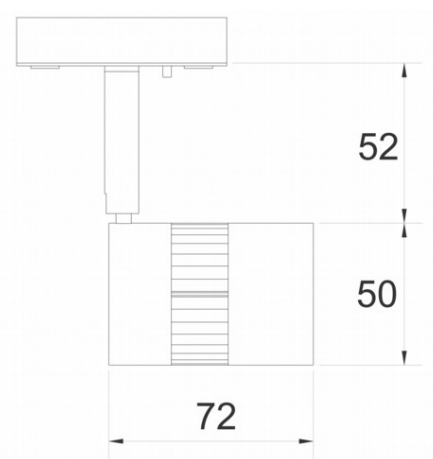

<b>Range Name:</b>	Marktrack LED
<b>Product Type:</b>	Spotlights
<b>Description:</b>	Marktrack LED-550lm-36°-Warm White-White
<b>Product Code:</b>	T3005536-WH/830

<b>Body Colour:</b>	White
<b>Mounting:</b>	Track Mounted
<b>Track Adaptor:</b>	-
<b>Pendant Stem Length(mm):</b>	-
<b>Environment:</b>	Interior
<b>Size(mm)</b>	72 x 50
<b>Cut Out(mm):</b>	-
<b>Recessed Depth(mm):</b>	-
<b>Vertical Tilt(°):</b>	90°
<b>Horizontal Rotation(°):</b>	355°
<b>Light Source:</b>	LED
<b>Lamp Type:</b>	CREE LED
<b>Lamp Included:</b>	In Built
<b>Lamp Base:</b>	-
<b>Lamp Life(Hours):</b>	50000 hours
<b>Lumen Output(lm):</b>	550lm
<b>Colour Temperature(k):</b>	3000k Warm White
<b>CRI(Ra):</b>	-
<b>Beam Angle(°):</b>	36°
<b>Voltage(V):</b>	24VDC
<b>Total System Power(W):</b>	6.3W
<b>Lamp Current(A):</b>	-
<b>Power Factor:</b>	-
<b>Luminaire Efficacy(lm/W):</b>	87 lm/W
<b>Class:</b>	Class 3
<b>Gear:</b>	-
<b>EAN Code:</b>	-
<b>Dimmability:</b>	-
<b>Emergency:</b>	-
<b>IP Rating:</b>	IP20
<b>Weight(kg):</b>	0.23kg
<b>Housing Material:</b>	Aluminium
<b>Material Finish:</b>	Power Coated
<b>Guarantee:</b>	5 Year Guarantee

Images, line drawings and measurements illustrated may, in some cases be approximate and for guidance only. Colour finishes will be maintained as accurately as possible but matching cannot be guaranteed.